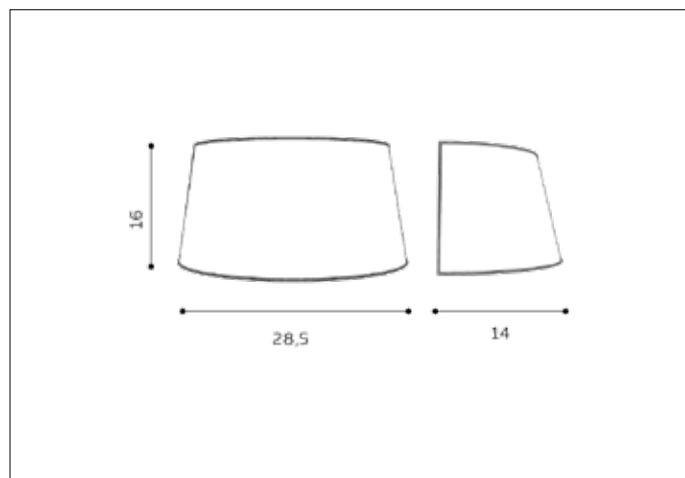

AZzardo[®]
LIGHTING

AMADEO SHADE OVAL WHITE
AZ2421, EAN 5901238424215

Dimensions height / width / length [cm] Product Specifications

| | |
|-----------------|-----------------|
| Product | 16 x 28,5 x 14 |
| Mounting inlet: | N/A x N/A x N/A |
| Ceiling base: | N/A x N/A x N/A |
| Shades | 16 x 28,5 x 14 |

| | |
|--------------------|------------|
| Line | DECORATIVE |
| Type | Shade |
| Type of track | N/A |
| Colour | White |
| Material | Fabric |
| Light source | N/A |
| Type of socket | N/A |
| Lumens | N/A |
| Kelvins | N/A |
| Beam angle | N/A |
| Dimmable | N/A |
| CCT | N/A |
| RGB | N/A |
| RA | N/A |
| App remote control | N/A |
| Remote control | N/A |
| Voltage | N/AV |
| Power | N/A |
| Switch location | N/A |
| Protection class | N/A |
| Tilt | N/A |
| Rotation | N/A |

Shipping info height / width / length [cm]

| | |
|-------------------|-----------------|
| BOX 1: | 19 x 30,5 x 17 |
| BOX 2: | N/A x N/A x N/A |
| BOX 3: | N/A x N/A x N/A |
| Net weight [kg] | 0,18 |
| Gross weight [kg] | 0,35 |