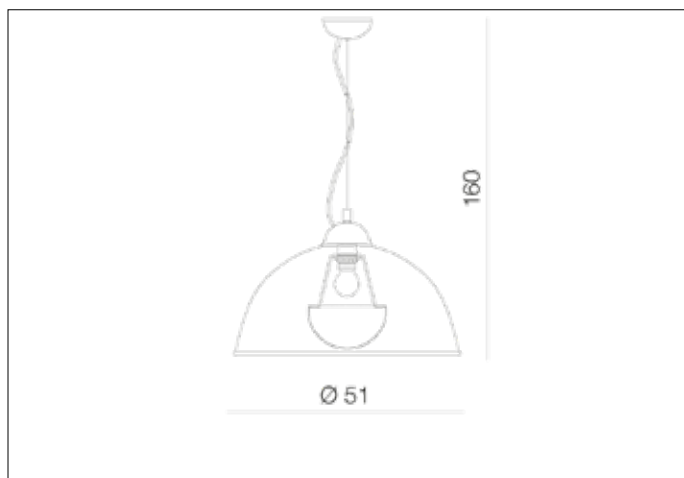

AZzardo[®]
LIGHTING

TOMA WHITE
AZ2377, EAN 5901238423775

Dimensions height / width / length [cm] Product Specifications

Product	160 x 51 x N/A
Mounting inlet:	N/A x N/A x N/A
Ceiling base:	5 x 10 x N/A
Shades	30 x 51 x N/A

Line	DECORATIVE
Type	Pendant
Type of track	N/A
Colour	White
Material	Metal
Light source	1
Type of socket	E27
Lumens	N/A
Kelvins	N/A
Beam angle	N/A
Dimmable	N/A
CCT	N/A
RGB	N/A
RA	N/A
App remote control	N/A
Remote control	N/A
Voltage	230V
Power	max LED 60W
Switch location	N/A
Protection class	IP20
Tilt	N/A
Rotation	N/A

Shipping info height / width / length [cm]

BOX 1:	36 x 52 x 52
BOX 2:	N/A x N/A x N/A
BOX 3:	N/A x N/A x N/A
Net weight [kg]	3,9
Gross weight [kg]	4,4

Energy efficiency

N/A

Azzardo Sp. z o.o.
ul. Strzeszyńska 33 60-479 Poznań,
NIP: 929-185-75-07