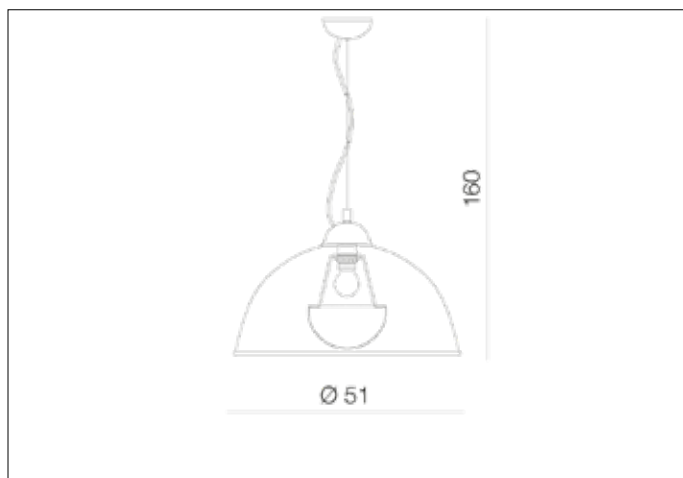

AZzardo[®]
LIGHTING

TOMA BLACK
AZ2376, EAN 5901238423768

Dimensions height / width / length [cm] Product Specifications

Product	160 x 51 x N/A
Mounting inlet:	N/A x N/A x N/A
Ceiling base:	5 x 10 x N/A
Shades	30 x 51 x N/A

Line	DECORATIVE
Type	Pendant
Type of track	N/A
Colour	Black
Material	Metal
Light source	1
Type of socket	E27
Lumens	N/A
Kelvins	N/A
Beam angle	N/A
Dimmable	N/A
CCT	N/A
RGB	N/A
RA	N/A
App remote control	N/A
Remote control	N/A
Voltage	230V
Power	max LED 60W
Switch location	N/A
Protection class	IP20
Tilt	N/A
Rotation	N/A

Shipping info height / width / length [cm]

BOX 1:	36 x 52 x 52
BOX 2:	N/A x N/A x N/A
BOX 3:	N/A x N/A x N/A
Net weight [kg]	3,9
Gross weight [kg]	4,4

Energy efficiency

N/A

Azzardo Sp. z o.o.
ul. Strzeszyńska 33 60-479 Poznań,
NIP: 929-185-75-07