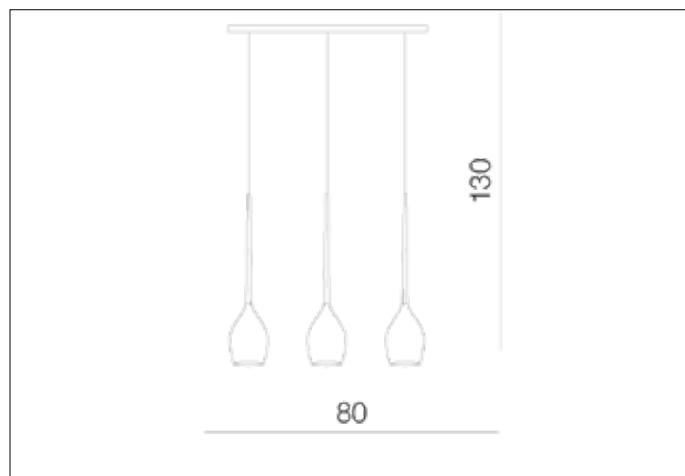

AZzardo[®]
LIGHTING

IZZA 3 OLIVE
AZ2323, EAN 5901238423232

Dimensions height / width / length [cm] Product Specifications

Product	130 x 80 x 13
Mounting inlet:	N/A x N/A x N/A
Ceiling base:	3 x 78 x 8
Shades	21 x 13 x N/A

Line	DECORATIVE
Type	Pendant
Type of track	N/A
Colour	Olive
Material	Glass / Metal
Light source	3
Type of socket	E14
Lumens	N/A
Kelvins	N/A
Beam angle	N/A
Dimmable	N/A
CCT	N/A
RGB	N/A
RA	N/A
App remote control	N/A
Remote control	N/A
Voltage	230V
Power	max LED 50W
Switch location	N/A
Protection class	IP20
Tilt	N/A
Rotation	N/A

Shipping info height / width / length [cm]

BOX 1:	26 x 87 x 17
BOX 2:	N/A x N/A x N/A
BOX 3:	N/A x N/A x N/A
Net weight [kg]	4,5
Gross weight [kg]	5

Energy efficiency

N/A

Azzardo Sp. z o.o.
ul. Strzeszyńska 33 60-479 Poznań,
NIP: 929-185-75-07