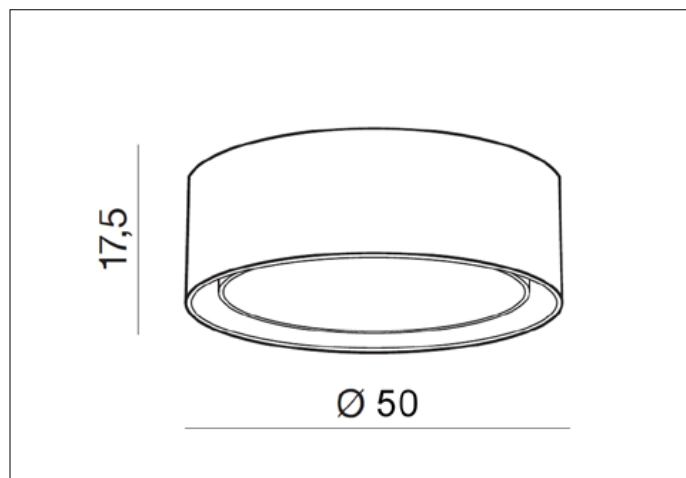

**AZzardo**<sup>®</sup>  
 LIGHTING

MILO WHITE

AZ2318, EAN 5901238423188

**Dimensions** height / width / length [cm] **Product Specifications**

Product	17,5 x 50 x N/A
Mounting inlet:	N/A x N/A x N/A
Ceiling base:	N/A x N/A x N/A
Shades	N/A x N/A x N/A

Line	DECORATIVE
Type	Top
Type of track	N/A
Colour	White
Material	Fabric / Acryl / Metal
Light source	3
Type of socket	E27
Lumens	N/A
Kelvins	N/A
Beam angle	N/A
Dimmable	N/A
CCT	N/A
RGB	N/A
RA	N/A
App remote control	N/A
Remote control	N/A
Voltage	230V
Power	max LED 60W
Switch location	N/A
Protection class	IP20
Tilt	N/A
Rotation	N/A

**Shipping info** height / width / length [cm]

BOX 1:	24 x 56 x 56
BOX 2:	N/A x N/A x N/A
BOX 3:	N/A x N/A x N/A
Net weight [kg]	3,7
Gross weight [kg]	4,1

**Energy efficiency**

N/A

Azzardo Sp. z o.o.  
 ul. Strzeszyńska 33 60-479 Poznań,  
 NIP: 929-185-75-07