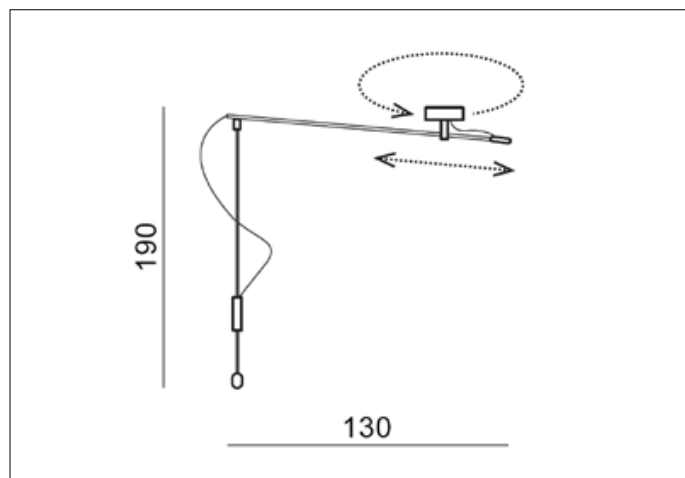

AZzardo[®]
LIGHTING

MALAGA LAMPBODY
AZ2313, EAN 5901238423133

Dimensions height / width / length [cm] Product Specifications

Product	190 x 130 x 12
Mounting inlet:	N/A x N/A x N/A
Ceiling base:	2,5 x 12 x N/A
Shades	N/A x N/A x N/A

Shipping info height / width / length [cm]

BOX 1:	13 x 128 x 14
BOX 2:	N/A x N/A x N/A
BOX 3:	N/A x N/A x N/A
Net weight [kg]	2,7
Gross weight [kg]	3

Energy efficiency

N/A

Azzardo Sp. z o.o.
ul. Strzeszyńska 33 60-479 Poznań,
NIP: 929-185-75-07

www.azzardolighting.com

Line	DECORATIVE
Type	Pendant / Lam- pbody
Type of track	N/A
Colour	Chrome
Material	Metal
Light source	1
Type of socket	E27
Lumens	N/A
Kelvins	N/A
Beam angle	N/A
Dimmable	N/A
CCT	N/A
RGB	N/A
RA	N/A
App remote control	N/A
Remote control	N/A
Voltage	230V
Power	max LED 60W
Switch location	N/A
Protection class	IP20
Tilt	N/A
Rotation	350°