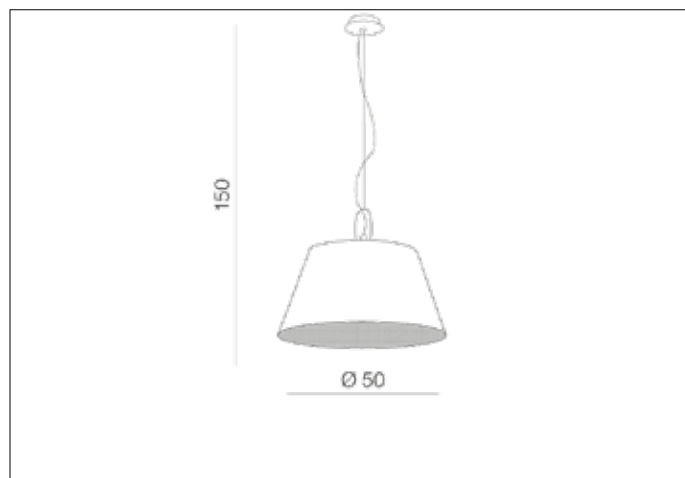

## Dimensions height / width / length [cm] Product Specifications

Product	150 x 50 x N/A
Mounting inlet:	N/A x N/A x N/A
Ceiling base:	3 x 13 x N/A
Shades	25 x 50 x N/A

Line	DECORATIVE
Type	Pendant
Type of track	N/A
Colour	White
Material	Fabric / Metal
Light source	1
Type of socket	E27
Lumens	N/A
Kelvins	N/A
Beam angle	N/A
Dimmable	N/A
CCT	N/A
RGB	N/A
RA	N/A
App remote control	N/A
Remote control	N/A
Voltage	230V
Power	max LED 60W
Switch location	N/A
Protection class	IP20
Tilt	N/A
Rotation	N/A

## Shipping info height / width / length [cm]

BOX 1:	30 x 54 x 54
BOX 2:	N/A x N/A x N/A
BOX 3:	N/A x N/A x N/A
Net weight [kg]	2,8
Gross weight [kg]	3,1