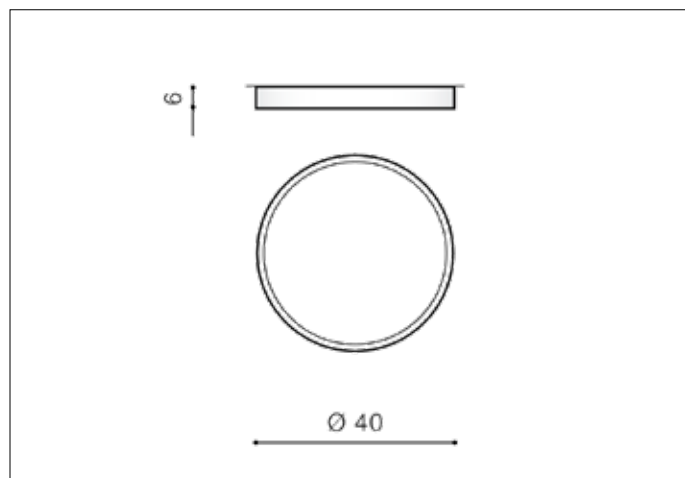

AZzardo[®]
LIGHTING

MONZA R 40 4000K BK
AZ2266, EAN 5901238422662

Dimensions height / width / length [cm] Product Specifications

Product	6 x 40 x N/A
Mounting inlet:	N/A x N/A x N/A
Ceiling base:	N/A x N/A x N/A
Shades	N/A x N/A x N/A

Line	TECHNICAL
Type	Exposed Downlight
Type of track	N/A
Colour	Black
Material	Aluminium / Acryl
Light source	1
Type of socket	LED INTEGRATED
Lumens	4400
Kelvins	4000
Beam angle	112°
Dimmable	N/A
CCT	N/A
RGB	N/A
RA	? 90
App remote control	N/A
Remote control	N/A
Voltage	230V
Power	44W
Switch location	N/A
Protection class	IP20
Tilt	N/A
Rotation	N/A

Shipping info height / width / length [cm]

BOX 1:	7,2 x 43 x 43
BOX 2:	N/A x N/A x N/A
BOX 3:	N/A x N/A x N/A
Net weight [kg]	1,4
Gross weight [kg]	1,6

Energy efficiency

Azzardo Sp. z o.o.
ul. Strzeszyńska 33 60-479 Poznań,
NIP: 929-185-75-07