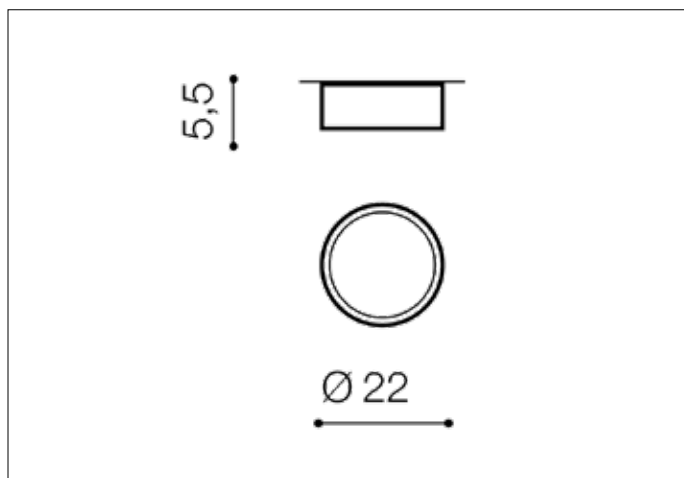

## Dimensions height / width / length [cm] Product Specifications

Product	5,5 x 22 x N/A
Mounting inlet:	N/A x N/A x N/A
Ceiling base:	N/A x N/A x N/A
Shades	N/A x N/A x N/A

Line	TECHNICAL
Type	Exposed Downlight
Type of track	N/A
Colour	Black
Material	Aluminium / Acryl
Light source	1
Type of socket	LED INTEGRATED
Lumens	1520
Kelvins	3000
Beam angle	111°
Dimmable	N/A
CCT	N/A
RGB	N/A
RA	? 90
App remote control	N/A
Remote control	N/A
Voltage	230V
Power	18W
Switch location	N/A
Protection class	IP20
Tilt	N/A
Rotation	N/A

## Shipping info height / width / length [cm]

BOX 1:	6,5 x 23 x 23
BOX 2:	N/A x N/A x N/A
BOX 3:	N/A x N/A x N/A
Net weight [kg]	0,6
Gross weight [kg]	0,65