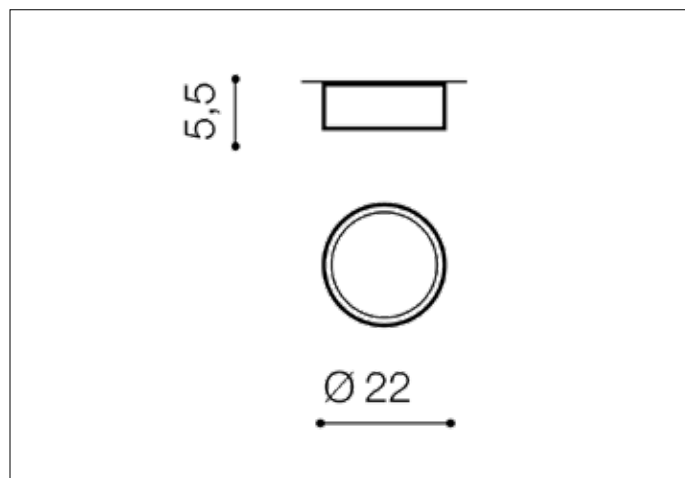

AZzardo[®]
 LIGHTING

 MONZA R 22 4000K BK
 AZ2262, EAN 5901238422624

Dimensions height / width / length [cm] **Product Specifications**

Product	5,5 x 22 x N/A
Mounting inlet:	N/A x N/A x N/A
Ceiling base:	N/A x N/A x N/A
Shades	N/A x N/A x N/A

Line	TECHNICAL
Type	Exposed Downlight
Type of track	N/A
Colour	Black
Material	Aluminium / Acryl
Light source	1
Type of socket	LED INTEGRATED
Lumens	1640
Kelvins	4000
Beam angle	111°
Dimmable	N/A
CCT	N/A
RGB	N/A
RA	? 90
App remote control	N/A
Remote control	N/A
Voltage	230V
Power	18W
Switch location	N/A
Protection class	IP20
Tilt	N/A
Rotation	N/A

Shipping info height / width / length [cm]

BOX 1:	6,5 x 23 x 23
BOX 2:	N/A x N/A x N/A
BOX 3:	N/A x N/A x N/A
Net weight [kg]	0,6
Gross weight [kg]	0,65

Energy efficiency

 Azzardo Sp. z o.o.
 ul. Strzeszyńska 33 60-479 Poznań,
 NIP: 929-185-75-07