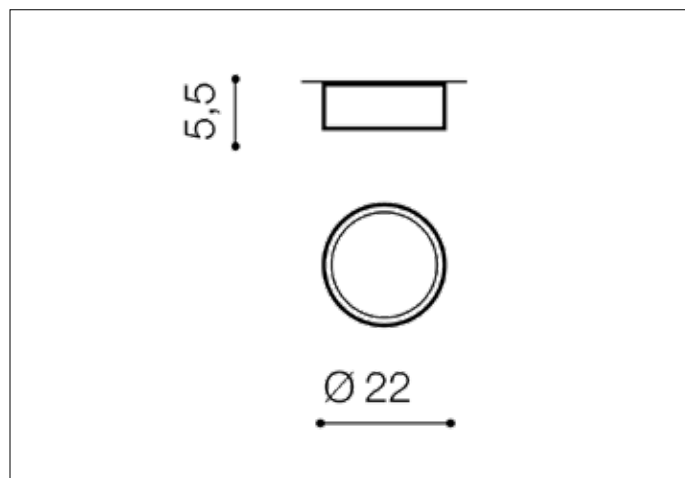

AZzardo[®]
LIGHTING

MONZA R 22 3000K WH
AZ2261, EAN 5901238422617

Dimensions height / width / length [cm] Product Specifications

Product	5,5 x 22 x N/A
Mounting inlet:	N/A x N/A x N/A
Ceiling base:	N/A x N/A x N/A
Shades	N/A x N/A x N/A

Line	TECHNICAL
Type	Exposed Downlight
Type of track	N/A
Colour	White
Material	Aluminium / Acryl
Light source	1
Type of socket	LED INTEGRATED
Lumens	1520
Kelvins	3000
Beam angle	111°
Dimmable	N/A
CCT	N/A
RGB	N/A
RA	? 90
App remote control	N/A
Remote control	N/A
Voltage	230V
Power	18W
Switch location	N/A
Protection class	IP20
Tilt	N/A
Rotation	N/A

Shipping info height / width / length [cm]

BOX 1:	6,5 x 23 x 23
BOX 2:	N/A x N/A x N/A
BOX 3:	N/A x N/A x N/A
Net weight [kg]	0,6
Gross weight [kg]	0,65

Energy efficiency

Azzardo Sp. z o.o.
ul. Strzeszyńska 33 60-479 Poznań,
NIP: 929-185-75-07