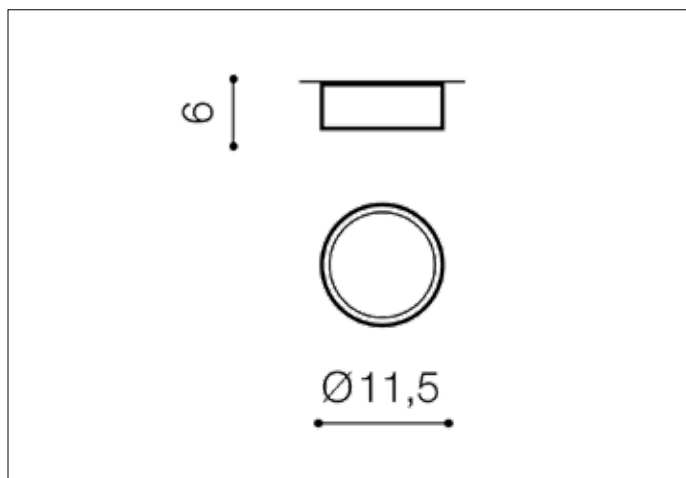

AZzardo[®]
LIGHTING

MONZA R 12 3000K BK
AZ2259, EAN 5901238422594

Dimensions height / width / length [cm] Product Specifications

Product	6 x 11,5 x N/A
Mounting inlet:	N/A x N/A x N/A
Ceiling base:	N/A x N/A x N/A
Shades	N/A x N/A x N/A

Line	TECHNICAL
Type	Exposed Downlight
Type of track	N/A
Colour	Black
Material	Aluminium / Acryl
Light source	1
Type of socket	LED INTEGRATED
Lumens	700
Kelvins	3000
Beam angle	110°
Dimmable	N/A
CCT	N/A
RGB	N/A
RA	? 90
App remote control	N/A
Remote control	N/A
Voltage	230V
Power	10W
Switch location	N/A
Protection class	IP20
Tilt	N/A
Rotation	N/A

Shipping info height / width / length [cm]

BOX 1:	7 x 12,5 x 12,5
BOX 2:	N/A x N/A x N/A
BOX 3:	N/A x N/A x N/A
Net weight [kg]	0,25
Gross weight [kg]	0,3

Energy efficiency

Azzardo Sp. z o.o.
ul. Strzeszyńska 33 60-479 Poznań,
NIP: 929-185-75-07