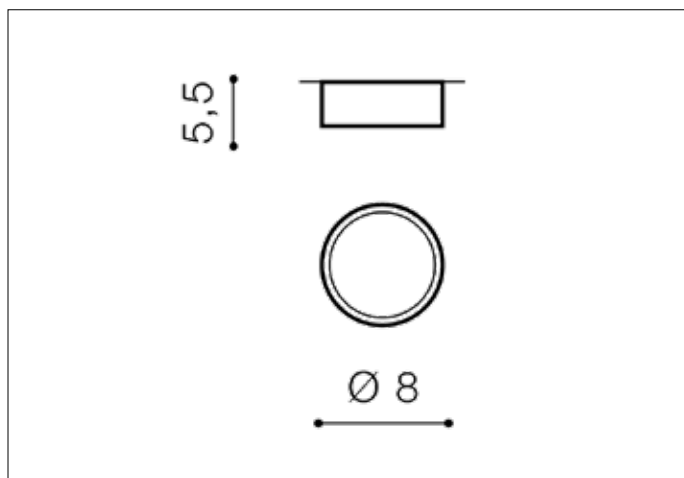

AZzardo[®]
LIGHTING

MONZA R 8 4000K WH
AZ2252, EAN 5901238422525

Dimensions height / width / length [cm] Product Specifications

Product	5,5 x 8 x N/A
Mounting inlet:	N/A x N/A x N/A
Ceiling base:	N/A x N/A x N/A
Shades	N/A x N/A x N/A

Line	TECHNICAL
Type	Exposed Downlight
Type of track	N/A
Colour	White
Material	Aluminium / Acryl
Light source	1
Type of socket	LED INTEGRATED
Lumens	235
Kelvins	4000
Beam angle	108°
Dimmable	N/A
CCT	N/A
RGB	N/A
RA	? 90
App remote control	N/A
Remote control	N/A
Voltage	230V
Power	5W
Switch location	N/A
Protection class	IP20
Tilt	N/A
Rotation	N/A

Shipping info height / width / length [cm]

BOX 1:	6,5 x 9 x 9
BOX 2:	N/A x N/A x N/A
BOX 3:	N/A x N/A x N/A
Net weight [kg]	0,15
Gross weight [kg]	0,2

Energy efficiency

Azzardo Sp. z o.o.
ul. Strzeszyńska 33 60-479 Poznań,
NIP: 929-185-75-07