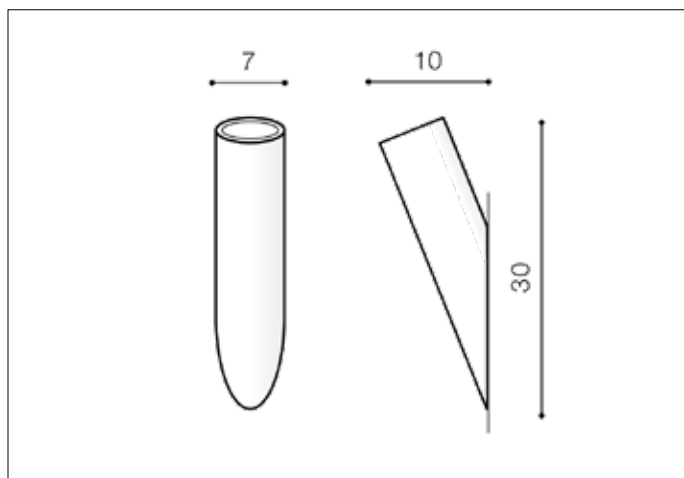

AZzardo[®]
 LIGHTING

 TORCH WHITE
 AZ2207, EAN 5901238422075

Dimensions height / width / length [cm] **Product Specifications**

Product	30 x 7 x 10
Mounting inlet:	N/A x N/A x N/A
Ceiling base:	N/A x N/A x N/A
Shades	N/A x N/A x N/A

Line	DECORATIVE
Type	Wall
Type of track	N/A
Colour	White
Material	Aluminium
Light source	1
Type of socket	LED INTEGRATED
Lumens	420
Kelvins	3000
Beam angle	N/A
Dimmable	N/A
CCT	N/A
RGB	N/A
RA	N/A
App remote control	N/A
Remote control	N/A
Voltage	230V
Power	6W
Switch location	N/A
Protection class	IP20
Tilt	N/A
Rotation	N/A

Shipping info height / width / length [cm]

BOX 1:	11 x 10,5 x 31
BOX 2:	N/A x N/A x N/A
BOX 3:	N/A x N/A x N/A
Net weight [kg]	0,5
Gross weight [kg]	0,6

Energy efficiency

Azzardo Sp. z o.o.
 ul. Strzeszyńska 33 60-479 Poznań,
 NIP: 929-185-75-07