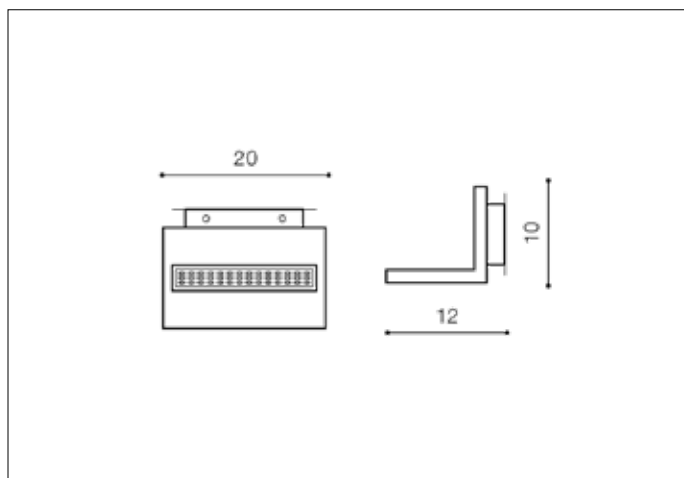

AZzardo[®]
LIGHTING

LATONA WHITE
AZ2205, EAN 5901238422051

Dimensions height / width / length [cm] Product Specifications

Product	10 x 20 x 12
Mounting inlet:	N/A x N/A x N/A
Ceiling base:	N/A x N/A x N/A
Shades	N/A x N/A x N/A

Line	TECHNICAL
Type	Wall
Type of track	N/A
Colour	White
Material	Aluminium
Light source	1
Type of socket	LED INTEGRATED
Lumens	800
Kelvins	3000
Beam angle	N/A
Dimmable	N/A
CCT	N/A
RGB	N/A
RA	N/A
App remote control	N/A
Remote control	N/A
Voltage	230V
Power	10W
Switch location	N/A
Protection class	IP20
Tilt	N/A
Rotation	N/A

Shipping info height / width / length [cm]

BOX 1:	15 x 21 x 10
BOX 2:	N/A x N/A x N/A
BOX 3:	N/A x N/A x N/A
Net weight [kg]	0,9
Gross weight [kg]	1

Energy efficiency

Azzardo Sp. z o.o.
ul. Strzeszyńska 33 60-479 Poznań,
NIP: 929-185-75-07