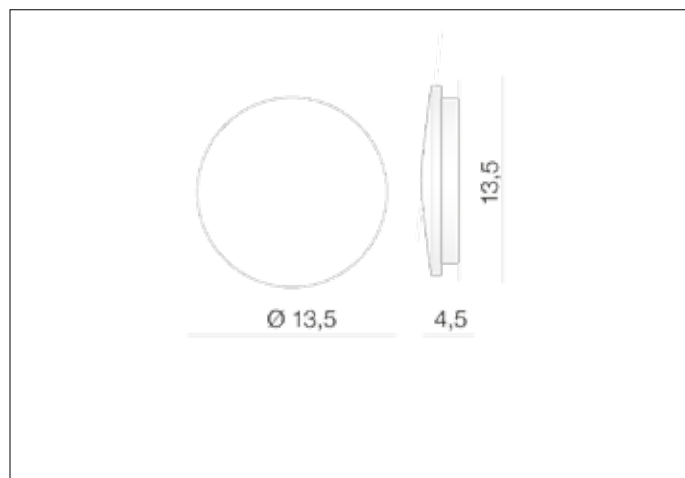

## Dimensions height / width / length [cm] Product Specifications

Product	13,5 x 13,5 x 4,5
Mounting inlet:	N/A x N/A x N/A
Ceiling base:	N/A x N/A x N/A
Shades	N/A x N/A x N/A

Line	TECHNICAL
Type	Wall
Type of track	N/A
Colour	White
Material	Aluminium
Light source	1
Type of socket	LED INTEGRATED
Lumens	445
Kelvins	3000
Beam angle	N/A
Dimmable	N/A
CCT	N/A
RGB	N/A
RA	N/A
App remote control	N/A
Remote control	N/A
Voltage	230V
Power	6W
Switch location	N/A
Protection class	IP54
Tilt	N/A
Rotation	N/A

## Shipping info height / width / length [cm]

BOX 1:	5 x 15 x 15
BOX 2:	N/A x N/A x N/A
BOX 3:	N/A x N/A x N/A
Net weight [kg]	0,45
Gross weight [kg]	0,5