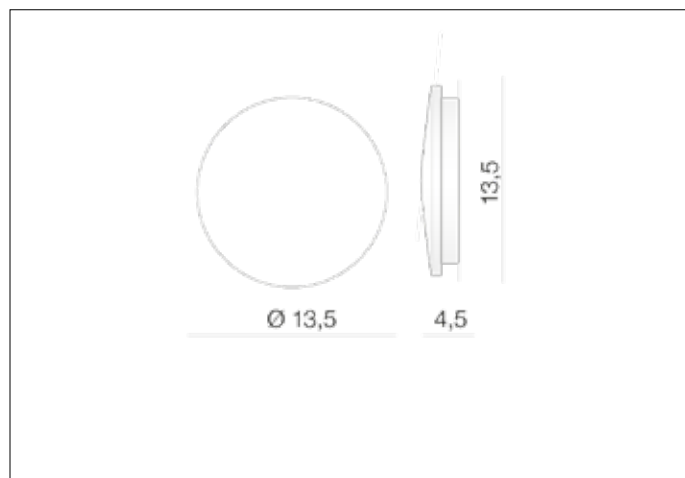

### Dimensions height / width / length [cm] Product Specifications

Product	13,5 x 13,5 x 4,5
Mounting inlet:	N/A x N/A x N/A
Ceiling base:	N/A x N/A x N/A
Shades	N/A x N/A x N/A

Line	TECHNICAL
Type	Wall
Type of track	N/A
Colour	Black
Material	Aluminium
Light source	1
Type of socket	LED INTEGRATED
Lumens	445
Kelvins	3000
Beam angle	N/A
Dimmable	N/A
CCT	N/A
RGB	N/A
RA	N/A
App remote control	N/A
Remote control	N/A
Voltage	230V
Power	6W
Switch location	N/A
Protection class	IP54
Tilt	N/A
Rotation	N/A

### Shipping info height / width / length [cm]

BOX 1:	5 x 15 x 15
BOX 2:	N/A x N/A x N/A
BOX 3:	N/A x N/A x N/A
Net weight [kg]	0,45
Gross weight [kg]	0,5