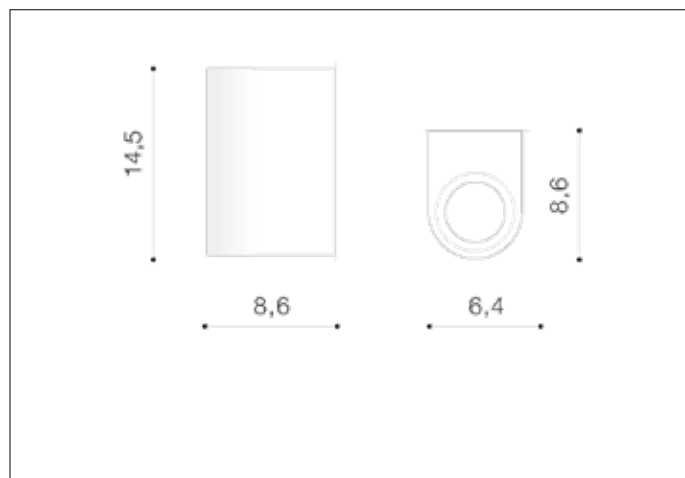

AZzardo[®]
LIGHTING

RIMINI 2 WHITE
AZ2177, EAN 5901238421771

Dimensions height / width / length [cm] Product Specifications

Product	14,5 x 6,4 x 8,6
Mounting inlet:	N/A x N/A x N/A
Ceiling base:	N/A x N/A x N/A
Shades	N/A x N/A x N/A

Line	TECHNICAL
Type	Wall
Type of track	N/A
Colour	White
Material	Aluminium
Light source	2
Type of socket	GU10
Lumens	N/A
Kelvins	N/A
Beam angle	N/A
Dimmable	N/A
CCT	N/A
RGB	N/A
RA	N/A
App remote control	N/A
Remote control	N/A
Voltage	230V
Power	max LED 35W
Switch location	N/A
Protection class	IP54
Tilt	N/A
Rotation	N/A

Shipping info height / width / length [cm]

BOX 1:	16 x 10,5 x 8
BOX 2:	N/A x N/A x N/A
BOX 3:	N/A x N/A x N/A
Net weight [kg]	0,5
Gross weight [kg]	0,6

Energy efficiency

Azzardo Sp. z o.o.
ul. Strzeszyńska 33 60-479 Poznań,
NIP: 929-185-75-07