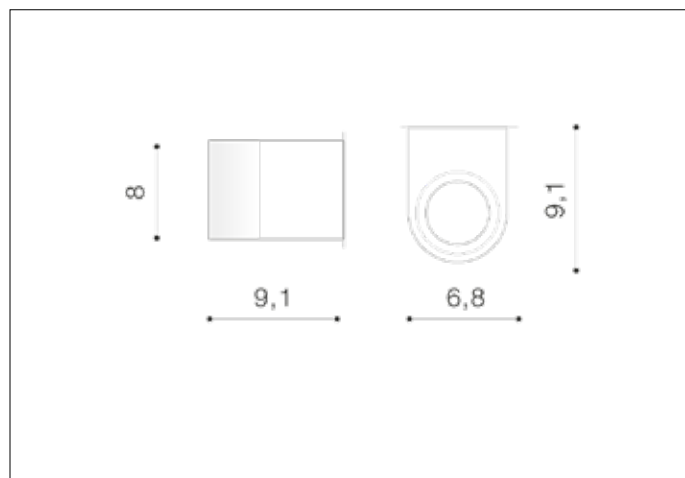

## Dimensions height / width / length [cm] Product Specifications

Product	8 x 6,8 x 9,1
Mounting inlet:	N/A x N/A x N/A
Ceiling base:	N/A x N/A x N/A
Shades	N/A x N/A x N/A

Line	TECHNICAL
Type	Wall
Type of track	N/A
Colour	White
Material	Aluminium
Light source	1
Type of socket	GU10
Lumens	N/A
Kelvins	N/A
Beam angle	N/A
Dimmable	N/A
CCT	N/A
RGB	N/A
RA	N/A
App remote control	N/A
Remote control	N/A
Voltage	230V
Power	max LED 35W
Switch location	N/A
Protection class	IP54
Tilt	N/A
Rotation	N/A

## Shipping info height / width / length [cm]

BOX 1:	9 x 10,5 x 8
BOX 2:	N/A x N/A x N/A
BOX 3:	N/A x N/A x N/A
Net weight [kg]	0,3
Gross weight [kg]	0,35