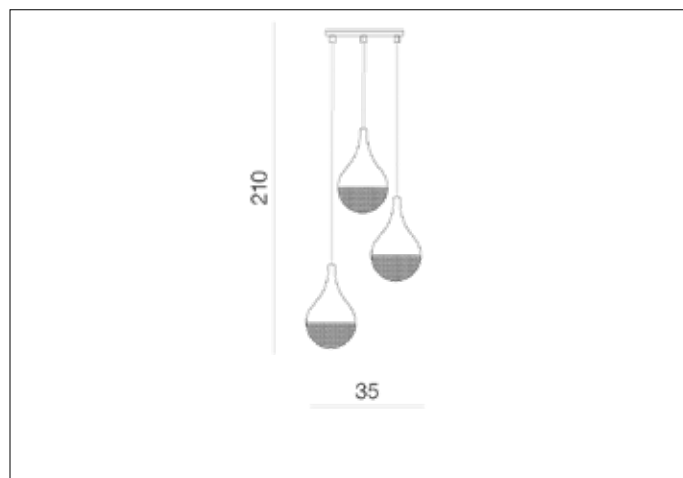

AZzardo[®]
LIGHTING

CECILIA 3

AZ2174, EAN 5901238421740

Dimensions height / width / length [cm] Product Specifications

Product	210 x 35 x N/A
Mounting inlet:	N/A x N/A x N/A
Ceiling base:	8 x 23 x N/A
Shades	20 x 12 x N/A

Line	DECORATIVE
Type	Pendant
Type of track	N/A
Colour	Chrome
Material	Glass / Metal
Light source	3
Type of socket	G9
Lumens	N/A
Kelvins	N/A
Beam angle	N/A
Dimmable	N/A
CCT	N/A
RGB	N/A
RA	N/A
App remote control	N/A
Remote control	N/A
Voltage	230V
Power	max LED 40W
Switch location	N/A
Protection class	IP20
Tilt	N/A
Rotation	N/A

Shipping info height / width / length [cm]

BOX 1:	30 x 43 x 41
BOX 2:	N/A x N/A x N/A
BOX 3:	N/A x N/A x N/A
Net weight [kg]	2,7
Gross weight [kg]	2,9

Energy efficiency

N/A

Azzardo Sp. z o.o.
ul. Strzeszyńska 33 60-479 Poznań,
NIP: 929-185-75-07