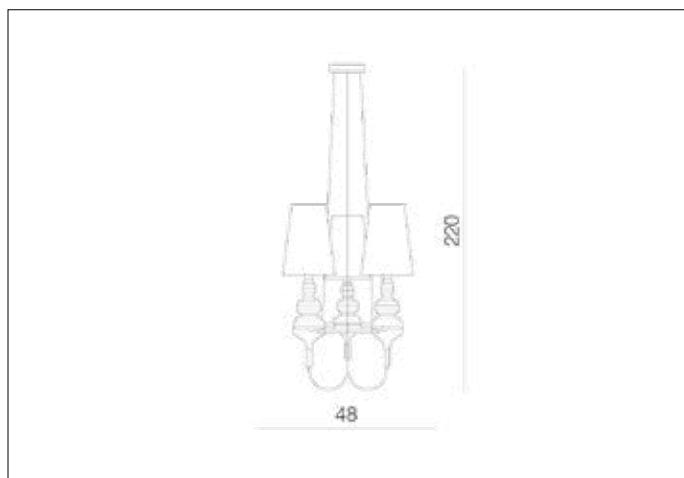

AZzardo[®]
LIGHTING

BAROCO 3 PENDANT
AZ2163, EAN 5901238421634

Dimensions height / width / length [cm] Product Specifications

Product	220 x 48 x N/A
Mounting inlet:	N/A x N/A x N/A
Ceiling base:	8 x 14 x N/A
Shades	26 x 18 x N/A

Line	DECORATIVE
Type	Pendant
Type of track	N/A
Colour	Black
Material	Metal / Fabric
Light source	3
Type of socket	E27
Lumens	N/A
Kelvins	N/A
Beam angle	N/A
Dimmable	N/A
CCT	N/A
RGB	N/A
RA	N/A
App remote control	N/A
Remote control	N/A
Voltage	230V
Power	max LED 50W
Switch location	N/A
Protection class	IP20
Tilt	N/A
Rotation	N/A

Shipping info height / width / length [cm]

BOX 1:	34 x 62 x 43
BOX 2:	N/A x N/A x N/A
BOX 3:	N/A x N/A x N/A
Net weight [kg]	3,8
Gross weight [kg]	4,2

Energy efficiency

N/A

Azzardo Sp. z o.o.
ul. Strzeszyńska 33 60-479 Poznań,
NIP: 929-185-75-07