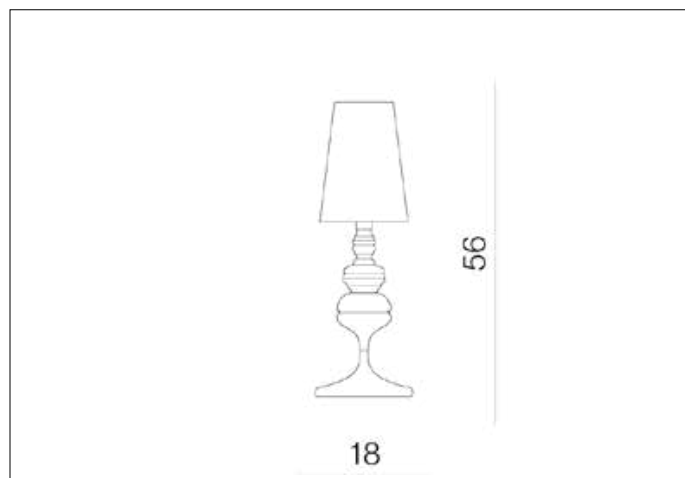

AZzardo[®]
LIGHTING

BAROCO TABLE BLACK
AZ2162, EAN 5901238421627

Dimensions height / width / length [cm] Product Specifications

Product	56 x 18 x N/A
Mounting inlet:	N/A x N/A x N/A
Ceiling base:	N/A x N/A x N/A
Shades	27 x 18 x N/A

Line	DECORATIVE
Type	Table
Type of track	N/A
Colour	Black
Material	Metal / Fabric
Light source	1
Type of socket	E27
Lumens	N/A
Kelvins	N/A
Beam angle	N/A
Dimmable	N/A
CCT	N/A
RGB	N/A
RA	N/A
App remote control	N/A
Remote control	N/A
Voltage	230V
Power	max LED 50W
Switch location	On the wire
Protection class	IP20
Tilt	N/A
Rotation	N/A

Shipping info height / width / length [cm]

BOX 1:	44 x 21 x 21
BOX 2:	N/A x N/A x N/A
BOX 3:	N/A x N/A x N/A
Net weight [kg]	1,3
Gross weight [kg]	1,5

Energy efficiency

Azzardo Sp. z o.o.
ul. Strzeszyńska 33 60-479 Poznań,
NIP: 929-185-75-07