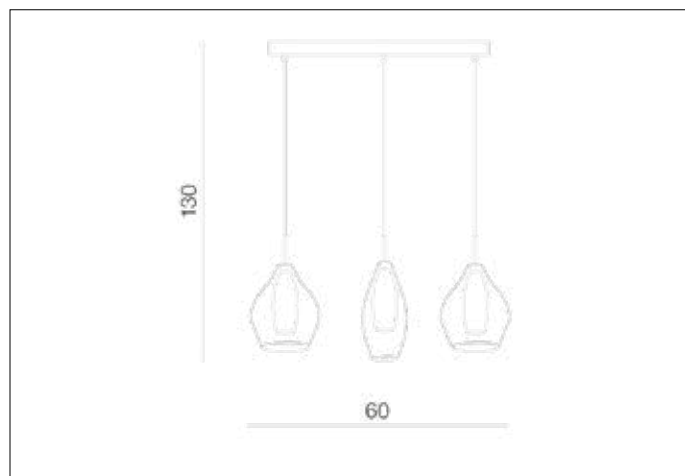

AZzardo[®]
LIGHTING

AMBER MILANO 3 CHROME
AZ2149, EAN 5901238421498

Dimensions height / width / length [cm] Product Specifications

Product	130 x 60 x 16
Mounting inlet:	N/A x N/A x N/A
Ceiling base:	2,5 x 52 x 5
Shades	2x 18 ~ 1x 24 x 2x 16 ~ 1x 12 x N/A

Line	DECORATIVE
Type	Pendant
Type of track	N/A
Colour	Chrome
Material	Metal / Chrome / Glass
Light source	3
Type of socket	G9
Lumens	N/A
Kelvins	N/A
Beam angle	N/A
Dimmable	N/A
CCT	N/A
RGB	N/A
RA	N/A
App remote control	N/A
Remote control	N/A
Voltage	230V
Power	max LED 40W
Switch location	N/A
Protection class	IP20
Tilt	N/A
Rotation	N/A

Shipping info height / width / length [cm]

BOX 1:	30 x 56 x 31
BOX 2:	N/A x N/A x N/A
BOX 3:	N/A x N/A x N/A
Net weight [kg]	2,3
Gross weight [kg]	2,6

Energy efficiency

N/A

Azzardo Sp. z o.o.
ul. Strzeszyńska 33 60-479 Poznań,
NIP: 929-185-75-07