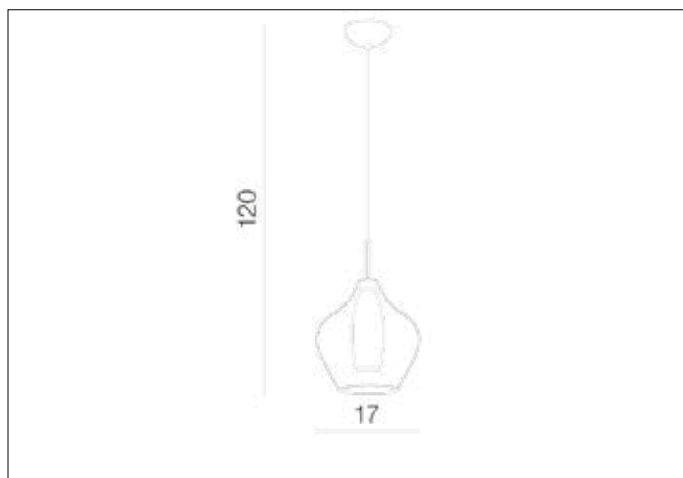

### Dimensions height / width / length [cm] Product Specifications

Product	120 x 17 x N/A
Mounting inlet:	N/A x N/A x N/A
Ceiling base:	5 x 10 x N/A
Shades	17 x 17 x N/A

Line	DECORATIVE
Type	Pendant
Type of track	N/A
Colour	Chrome
Material	Metal / Chrome / Glass
Light source	1
Type of socket	G9
Lumens	N/A
Kelvins	N/A
Beam angle	N/A
Dimmable	N/A
CCT	N/A
RGB	N/A
RA	N/A
App remote control	N/A
Remote control	N/A
Voltage	230V
Power	max LED 40W
Switch location	N/A
Protection class	IP20
Tilt	N/A
Rotation	N/A

### Shipping info height / width / length [cm]

BOX 1:	33 x 24 x 24
BOX 2:	N/A x N/A x N/A
BOX 3:	N/A x N/A x N/A
Net weight [kg]	0,8
Gross weight [kg]	0,9