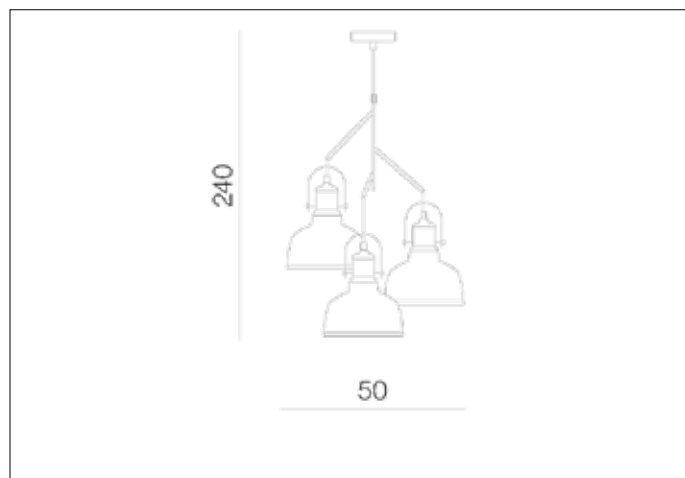

## Dimensions height / width / length [cm] Product Specifications

Product	240 x 50 x N/A
Mounting inlet:	N/A x N/A x N/A
Ceiling base:	2,5 x 12 x N/A
Shades	15 x 22 x N/A

Line	DECORATIVE
Type	Pendant
Type of track	N/A
Colour	Black
Material	Metal
Light source	3
Type of socket	E27
Lumens	N/A
Kelvins	N/A
Beam angle	N/A
Dimmable	N/A
CCT	N/A
RGB	N/A
RA	N/A
App remote control	N/A
Remote control	N/A
Voltage	230V
Power	max LED 40W
Switch location	N/A
Protection class	IP20
Tilt	N/A
Rotation	N/A

## Shipping info height / width / length [cm]

BOX 1:	56 x 40 x 25
BOX 2:	N/A x N/A x N/A
BOX 3:	N/A x N/A x N/A
Net weight [kg]	3,4
Gross weight [kg]	3,8