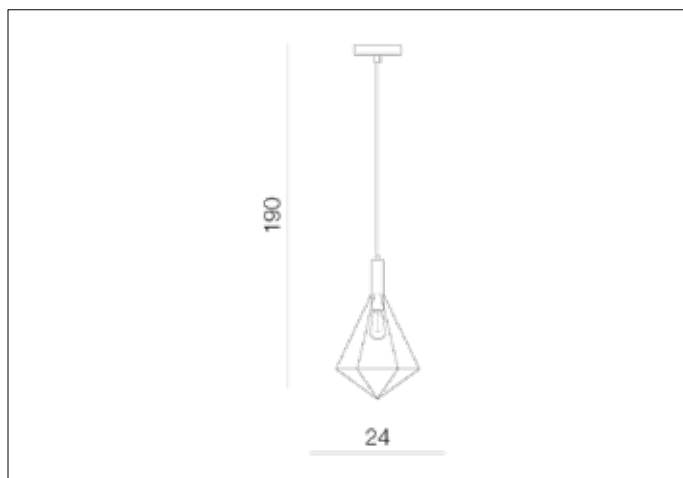

AZzardo[®]
LIGHTING

DIAMOND 1 COPPER
AZ2140, EAN 5901238421405

Dimensions height / width / length [cm] Product Specifications

Product	190 x 24 x N/A
Mounting inlet:	N/A x N/A x N/A
Ceiling base:	2,5 x 12 x N/A
Shades	49 x 24 x N/A

Line	DECORATIVE
Type	Pendant
Type of track	N/A
Colour	Copper
Material	Metal
Light source	1
Type of socket	E27
Lumens	N/A
Kelvins	N/A
Beam angle	N/A
Dimmable	N/A
CCT	N/A
RGB	N/A
RA	N/A
App remote control	N/A
Remote control	N/A
Voltage	230V
Power	max LED 60W
Switch location	N/A
Protection class	IP20
Tilt	N/A
Rotation	N/A

Shipping info height / width / length [cm]

BOX 1:	52 x 30 x 30
BOX 2:	N/A x N/A x N/A
BOX 3:	N/A x N/A x N/A
Net weight [kg]	1,3
Gross weight [kg]	1,4

Energy efficiency

N/A

Azzardo Sp. z o.o.
ul. Strzeszyńska 33 60-479 Poznań,
NIP: 929-185-75-07