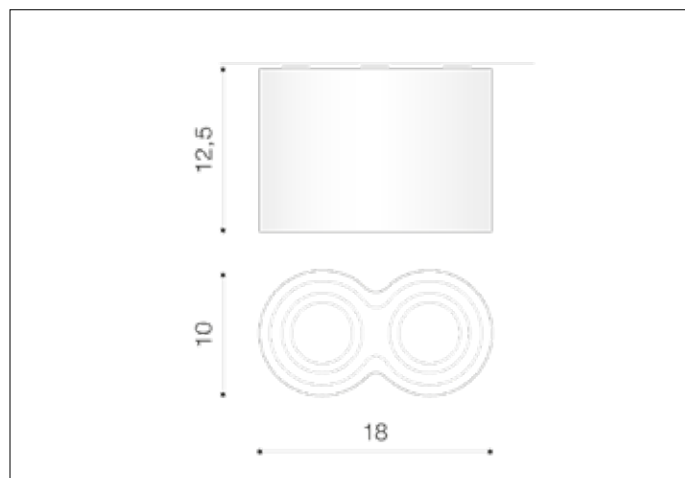

AZzardo[®]
LIGHTING

BROSS 2 BLACK
AZ2136, EAN 5901238421368

Dimensions height / width / length [cm] Product Specifications

Product	12,5 x 18 x 10
Mounting inlet:	N/A x N/A x N/A
Ceiling base:	N/A x N/A x N/A
Shades	N/A x N/A x N/A

Line	TECHNICAL
Type	Exposed Downlight
Type of track	N/A
Colour	Black / Black
Material	Metal
Light source	2
Type of socket	GU10
Lumens	N/A
Kelvins	N/A
Beam angle	N/A
Dimmable	N/A
CCT	N/A
RGB	N/A
RA	N/A
App remote control	N/A
Remote control	N/A
Voltage	230V
Power	max LED 50W
Switch location	N/A
Protection class	IP20
Tilt	45°
Rotation	350°

Shipping info height / width / length [cm]

BOX 1:	14,5 x 10,5 x 20
BOX 2:	N/A x N/A x N/A
BOX 3:	N/A x N/A x N/A
Net weight [kg]	0,9
Gross weight [kg]	1

Energy efficiency

Azzardo Sp. z o.o.
ul. Strzeszyńska 33 60-479 Poznań,
NIP: 929-185-75-07