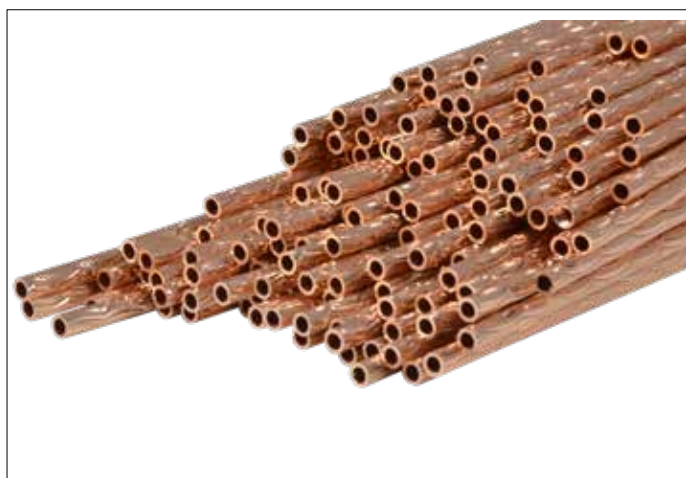

**AZzardo**<sup>®</sup>  
LIGHTING

SIRIUS 110 STICK CO  
AZ2121, EAN 5901238421214

## Dimensions height / width / length [cm] Product Specifications

Product	50 x 0,6 x N/A
Mounting inlet:	N/A x N/A x N/A
Ceiling base:	N/A x N/A x N/A
Shades	N/A x N/A x N/A

Line	DECORATIVE
Type	Component
Type of track	N/A
Colour	Copper
Material	Aluminium
Light source	N/A
Type of socket	N/A
Lumens	N/A
Kelvins	N/A
Beam angle	N/A
Dimmable	N/A
CCT	N/A
RGB	N/A
RA	N/A
App remote control	N/A
Remote control	N/A
Voltage	N/AV
Power	N/A
Switch location	N/A
Protection class	N/A
Tilt	N/A
Rotation	N/A