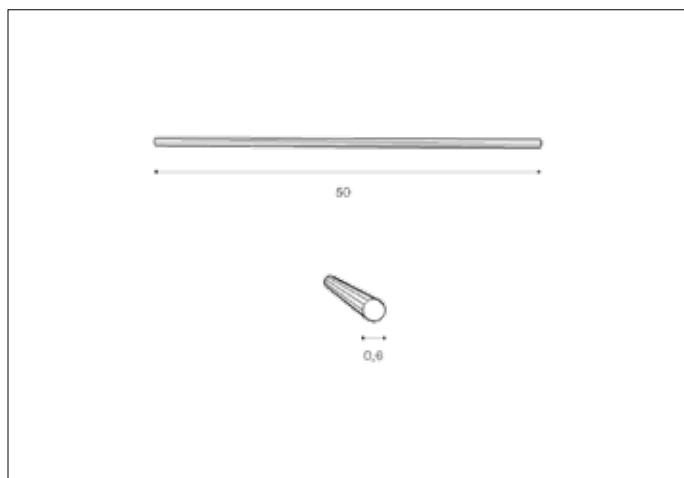

**AZzardo**<sup>®</sup>  
LIGHTING

SIRIUS 110 STICK CO  
AZ2121, EAN 5901238421214

## Dimensions height / width / length [cm] Product Specifications

Product	50 x 0,6 x N/A
Mounting inlet:	N/A x N/A x N/A
Ceiling base:	N/A x N/A x N/A
Shades	N/A x N/A x N/A

Line	DECORATIVE
Type	Component
Type of track	N/A
Colour	Copper
Material	Aluminium
Light source	N/A
Type of socket	N/A
Lumens	N/A
Kelvins	N/A
Beam angle	N/A
Dimmable	N/A
CCT	N/A
RGB	N/A
RA	N/A
App remote control	N/A
Remote control	N/A
Voltage	N/AV
Power	N/A
Switch location	N/A
Protection class	N/A
Tilt	N/A
Rotation	N/A

## Shipping info height / width / length [cm]

BOX 1:	53 x 8 x 8,5
BOX 2:	N/A x N/A x N/A
BOX 3:	N/A x N/A x N/A
Net weight [kg]	2
Gross weight [kg]	2,2