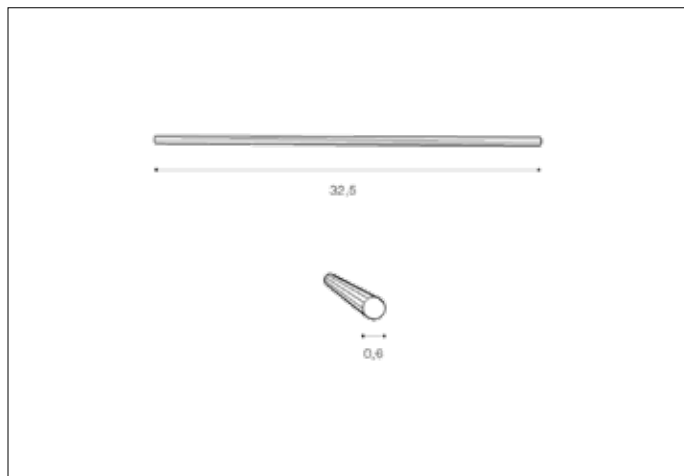

## Dimensions height / width / length [cm] Product Specifications

Product	32,5 x 0,6 x N/A
Mounting inlet:	N/A x N/A x N/A
Ceiling base:	N/A x N/A x N/A
Shades	N/A x N/A x N/A

Line	DECORATIVE
Type	Component
Type of track	N/A
Colour	Chrome
Material	Aluminium
Light source	N/A
Type of socket	N/A
Lumens	N/A
Kelvins	N/A
Beam angle	N/A
Dimmable	N/A
CCT	N/A
RGB	N/A
RA	N/A
App remote control	N/A
Remote control	N/A
Voltage	N/AV
Power	N/A
Switch location	N/A
Protection class	N/A
Tilt	N/A
Rotation	N/A

## Shipping info height / width / length [cm]

BOX 1:	36 x 8 x 8,5
BOX 2:	N/A x N/A x N/A
BOX 3:	N/A x N/A x N/A
Net weight [kg]	1,3
Gross weight [kg]	1,5