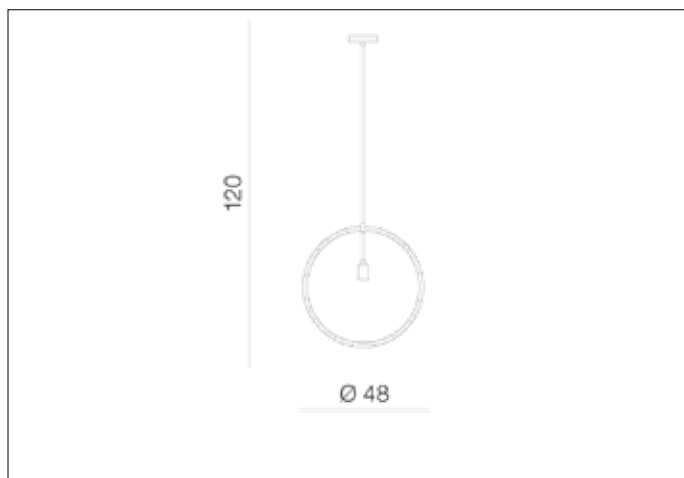

### Dimensions height / width / length [cm] Product Specifications

Product	120 x 48 x N/A
Mounting inlet:	N/A x N/A x N/A
Ceiling base:	2,5 x 12 x N/A
Shades	N/A x N/A x N/A

Line	DECORATIVE
Type	Pendant
Type of track	N/A
Colour	Copper
Material	Metal
Light source	1
Type of socket	E27
Lumens	N/A
Kelvins	N/A
Beam angle	N/A
Dimmable	N/A
CCT	N/A
RGB	N/A
RA	N/A
App remote control	N/A
Remote control	N/A
Voltage	230V
Power	max LED 40W
Switch location	N/A
Protection class	IP20
Tilt	N/A
Rotation	N/A

### Shipping info height / width / length [cm]

BOX 1:	6 x 50 x 50
BOX 2:	N/A x N/A x N/A
BOX 3:	N/A x N/A x N/A
Net weight [kg]	1
Gross weight [kg]	1,1