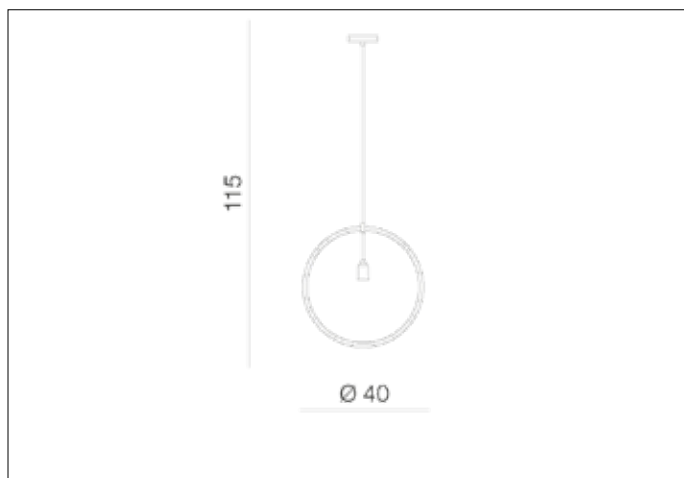

AZzardo[®]
LIGHTING

KRUG CHROME
AZ2112, EAN 5901238421122

Dimensions height / width / length [cm] Product Specifications

Product	115 x 40 x N/A
Mounting inlet:	N/A x N/A x N/A
Ceiling base:	2,5 x 12 x N/A
Shades	N/A x N/A x N/A

Line	DECORATIVE
Type	Pendant
Type of track	N/A
Colour	Chrome
Material	Metal
Light source	1
Type of socket	E27
Lumens	N/A
Kelvins	N/A
Beam angle	N/A
Dimmable	N/A
CCT	N/A
RGB	N/A
RA	N/A
App remote control	N/A
Remote control	N/A
Voltage	230V
Power	max LED 40W
Switch location	N/A
Protection class	IP20
Tilt	N/A
Rotation	N/A

Shipping info height / width / length [cm]

BOX 1:	6 x 42 x 42
BOX 2:	N/A x N/A x N/A
BOX 3:	N/A x N/A x N/A
Net weight [kg]	0,9
Gross weight [kg]	1

Energy efficiency

N/A

Azzardo Sp. z o.o.
ul. Strzeszyńska 33 60-479 Poznań,
NIP: 929-185-75-07