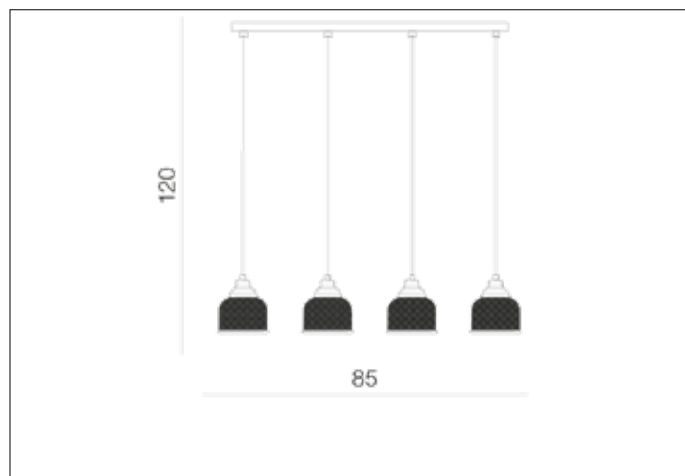

AZzardo[®]
LIGHTING

MORA 4 LINE
AZ2111, EAN 5901238421115

Dimensions height / width / length [cm] Product Specifications

Product	120 x 85 x 14,5
Mounting inlet:	N/A x N/A x N/A
Ceiling base:	2,5 x 76 x 6
Shades	11 x 14,5 x N/A

Line	DECORATIVE
Type	Pendant
Type of track	N/A
Colour	Clear / Chrome
Material	Glass / Metal
Light source	4
Type of socket	E27
Lumens	N/A
Kelvins	N/A
Beam angle	N/A
Dimmable	N/A
CCT	N/A
RGB	N/A
RA	N/A
App remote control	N/A
Remote control	N/A
Voltage	230V
Power	max LED 60W
Switch location	N/A
Protection class	IP20
Tilt	N/A
Rotation	N/A

Shipping info height / width / length [cm]

BOX 1:	22 x 77 x 21
BOX 2:	N/A x N/A x N/A
BOX 3:	N/A x N/A x N/A
Net weight [kg]	4,5
Gross weight [kg]	5,1

Energy efficiency

N/A

Azzardo Sp. z o.o.
ul. Strzeszyńska 33 60-479 Poznań,
NIP: 929-185-75-07