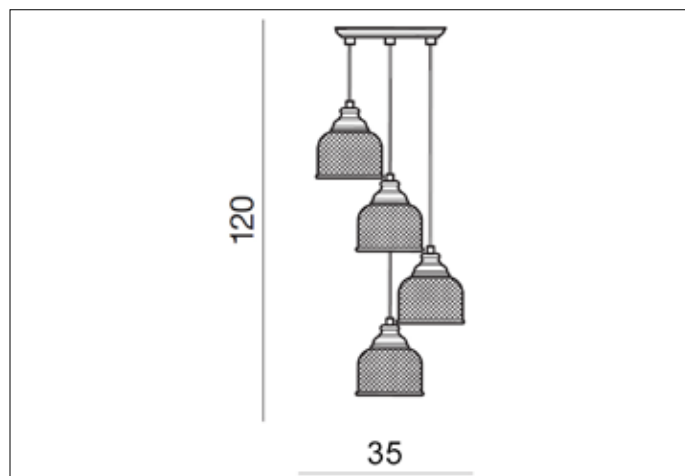

## Dimensions height / width / length [cm] Product Specifications

Product	120 x 35 x 35
Mounting inlet:	N/A x N/A x N/A
Ceiling base:	4 x 27 x N/A
Shades	11 x 14,5 x N/A

Line	DECORATIVE
Type	Pendant
Type of track	N/A
Colour	Clear / Chrome
Material	Glass / Metal
Light source	4
Type of socket	E27
Lumens	N/A
Kelvins	N/A
Beam angle	N/A
Dimmable	N/A
CCT	N/A
RGB	N/A
RA	N/A
App remote control	N/A
Remote control	N/A
Voltage	230V
Power	max LED 60W
Switch location	N/A
Protection class	IP20
Tilt	N/A
Rotation	N/A

## Shipping info height / width / length [cm]

BOX 1:	23 x 38 x 38
BOX 2:	N/A x N/A x N/A
BOX 3:	N/A x N/A x N/A
Net weight [kg]	4,3
Gross weight [kg]	4,8