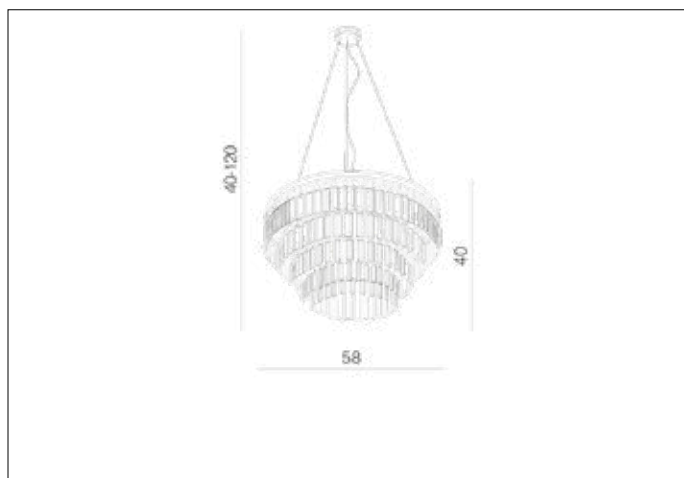

AZzardo[®]
LIGHTING

SALERNO PENDANT/TOP
AZ2107, EAN 5901238421078

Dimensions height / width / length

[cm] Product	40 ~ 120 x 58 x
Mounting inlet:	N/A x N/A x N/A
Ceiling base:	N/A 2,5 x 12 x N/A
Shades	34 x 58 x N/A

Product Specifications

Line	DECORATIVE
Type	Top / Pendant
Type of track	N/A
Colour	Clear / Chrome
Material	Crystal / Metal
Light source	5
Type of socket	E14
Lumens	N/A
Kelvins	N/A
Beam angle	N/A
Dimmable	N/A
CCT	N/A
RGB	N/A
RA	N/A
App remote control	N/A
Remote control	N/A
Voltage	230V
Power	max LED 40W
Switch location	N/A
Protection class	IP20
Tilt	N/A
Rotation	N/A

Shipping info height / width / length [cm]

BOX 1:	27 x 64 x 64
BOX 2:	N/A x N/A x N/A
BOX 3:	N/A x N/A x N/A
Net weight [kg]	7,3
Gross weight [kg]	8,2

Energy efficiency

N/A

Azzardo Sp. z o.o.
ul. Strzeszyńska 33 60-479 Poznań,
NIP: 929-185-75-07