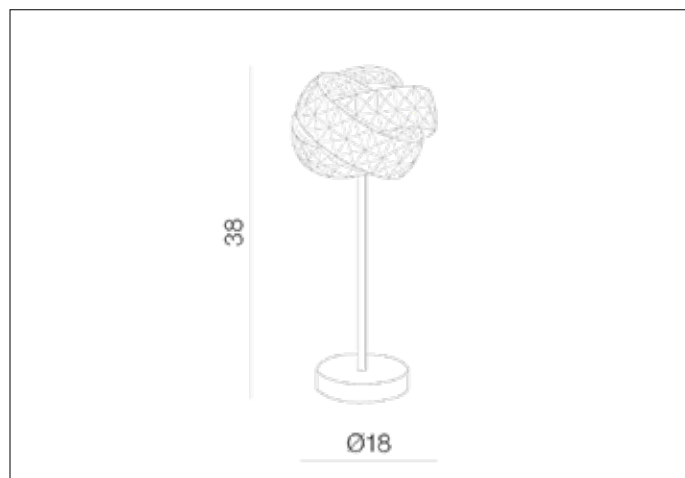

AZzardo[®]
LIGHTING

BARI TABLE
AZ2106, EAN 5901238421061

Dimensions height / width / length [cm] Product Specifications

Product	38 x 18 x N/A
Mounting inlet:	N/A x N/A x N/A
Ceiling base:	N/A x N/A x N/A
Shades	12 x 18 x N/A

Line	DECORATIVE
Type	Table
Type of track	N/A
Colour	Clear
Material	Crystal / Metal
Light source	1
Type of socket	G9
Lumens	N/A
Kelvins	N/A
Beam angle	N/A
Dimmable	N/A
CCT	N/A
RGB	N/A
RA	N/A
App remote control	N/A
Remote control	N/A
Voltage	230V
Power	max LED 40W
Switch location	On the wire
Protection class	IP20
Tilt	N/A
Rotation	N/A

Shipping info height / width / length [cm]

BOX 1:	28 x 28 x 28
BOX 2:	N/A x N/A x N/A
BOX 3:	N/A x N/A x N/A
Net weight [kg]	1,6
Gross weight [kg]	1,8

Energy efficiency

N/A

Azzardo Sp. z o.o.
ul. Strzeszyńska 33 60-479 Poznań,
NIP: 929-185-75-07