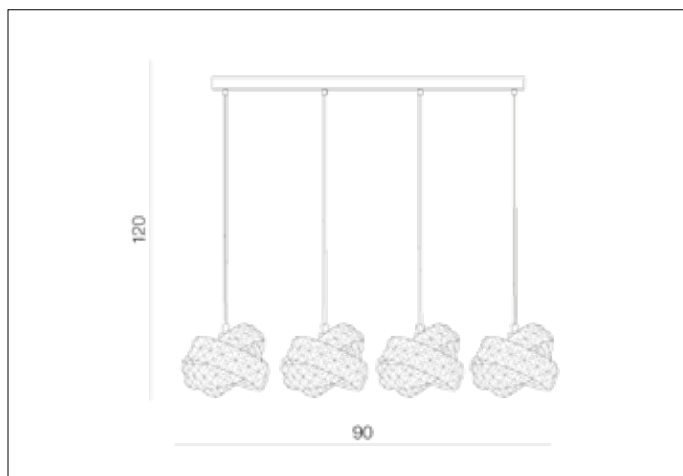

AZzardo[®]
LIGHTING

BARI 4

AZ2105, EAN 5901238421054

Dimensions height / width / length [cm] Product Specifications

Product	120 x 90 x 18
Mounting inlet:	N/A x N/A x N/A
Ceiling base:	2,5 x 76 x 6
Shades	12 x 18 x N/A

Line	DECORATIVE
Type	Pendant
Type of track	N/A
Colour	Clear
Material	Crystal / Metal
Light source	4
Type of socket	G9
Lumens	N/A
Kelvins	N/A
Beam angle	N/A
Dimmable	N/A
CCT	N/A
RGB	N/A
RA	N/A
App remote control	N/A
Remote control	N/A
Voltage	230V
Power	max LED 40W
Switch location	N/A
Protection class	IP20
Tilt	N/A
Rotation	N/A

Shipping info height / width / length [cm]

BOX 1:	24 x 84 x 23
BOX 2:	N/A x N/A x N/A
BOX 3:	N/A x N/A x N/A
Net weight [kg]	4,8
Gross weight [kg]	5,3

Energy efficiency

N/A

Azzardo Sp. z o.o.
ul. Strzeszyńska 33 60-479 Poznań,
NIP: 929-185-75-07