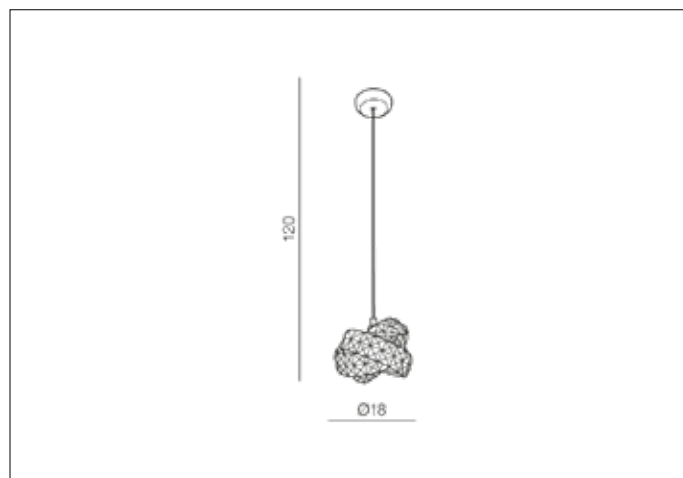

AZzardo[®]
LIGHTING

BARI 1

AZ2104, EAN 5901238421047

Dimensions height / width / length [cm] Product Specifications

Product	120 x 18 x 18
Mounting inlet:	N/A x N/A x N/A
Ceiling base:	2,5 x 10 x N/A
Shades	12 x 18 x N/A

Line	DECORATIVE
Type	Pendant
Type of track	N/A
Colour	Clear
Material	Crystal / Metal
Light source	1
Type of socket	G9
Lumens	N/A
Kelvins	N/A
Beam angle	N/A
Dimmable	N/A
CCT	N/A
RGB	N/A
RA	N/A
App remote control	N/A
Remote control	N/A
Voltage	230V
Power	max LED 40W
Switch location	N/A
Protection class	IP20
Tilt	N/A
Rotation	N/A

Shipping info height / width / length [cm]

BOX 1:	24 x 24 x 24
BOX 2:	N/A x N/A x N/A
BOX 3:	N/A x N/A x N/A
Net weight [kg]	1,3
Gross weight [kg]	1,4

Energy efficiency

Azzardo Sp. z o.o.
ul. Strzeszyńska 33 60-479 Poznań,
NIP: 929-185-75-07