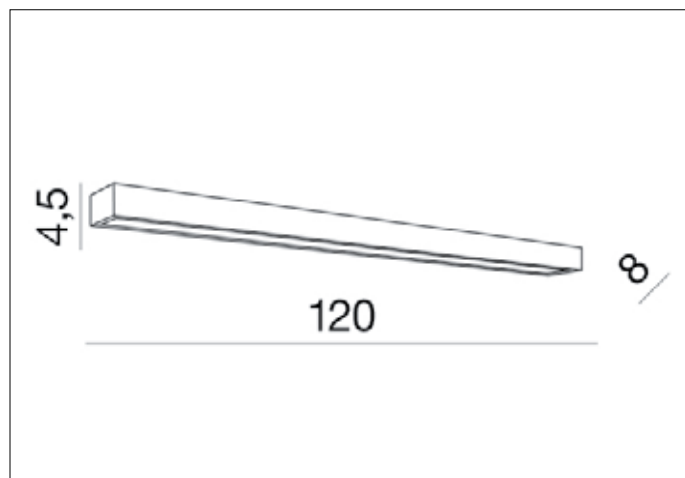

AZzardo[®]
LIGHTING

RADO 120 4000 WH
AZ2084, EAN 5901238420842

Dimensions height / width / length [cm] Product Specifications

Product	4,5 x 120 x 8
Mounting inlet:	N/A x N/A x N/A
Ceiling base:	N/A x N/A x N/A
Shades	N/A x N/A x N/A

Line	DECORATIVE
Type	Wall
Type of track	N/A
Colour	Sand White
Material	Glass / Aluminium
Light source	1
Type of socket	LED INTEGRATED
Lumens	1285
Kelvins	4000
Beam angle	N/A
Dimmable	N/A
CCT	N/A
RGB	N/A
RA	N/A
App remote control	N/A
Remote control	N/A
Voltage	230V
Power	30W
Switch location	N/A
Protection class	IP44
Tilt	N/A
Rotation	N/A

Shipping info height / width / length [cm]

BOX 1:	10 x 13 x 125
BOX 2:	N/A x N/A x N/A
BOX 3:	N/A x N/A x N/A
Net weight [kg]	2,4
Gross weight [kg]	2,6

Energy efficiency

Azzardo Sp. z o.o.
ul. Strzeszyńska 33 60-479 Poznań,
NIP: 929-185-75-07