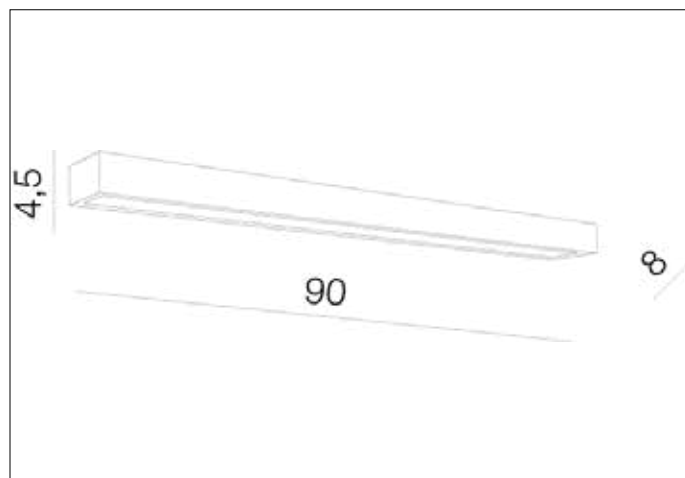

AZzardo[®]
LIGHTING

RADO 90 4000 CH
AZ2080, EAN 5901238420804

Dimensions height / width / length [cm] Product Specifications

Product	4,5 x 90 x 8
Mounting inlet:	N/A x N/A x N/A
Ceiling base:	N/A x N/A x N/A
Shades	N/A x N/A x N/A

Line	DECORATIVE
Type	Wall
Type of track	N/A
Colour	Chrome
Material	Glass / Aluminium
Light source	1
Type of socket	LED INTEGRATED
Lumens	1080
Kelvins	4000
Beam angle	N/A
Dimmable	N/A
CCT	N/A
RGB	N/A
RA	N/A
App remote control	N/A
Remote control	N/A
Voltage	230V
Power	24W
Switch location	N/A
Protection class	IP44
Tilt	N/A
Rotation	N/A

Shipping info height / width / length [cm]

BOX 1:	10 x 13 x 95
BOX 2:	N/A x N/A x N/A
BOX 3:	N/A x N/A x N/A
Net weight [kg]	2,1
Gross weight [kg]	2,3

Energy efficiency

Azzardo Sp. z o.o.
ul. Strzeszyńska 33 60-479 Poznań,
NIP: 929-185-75-07