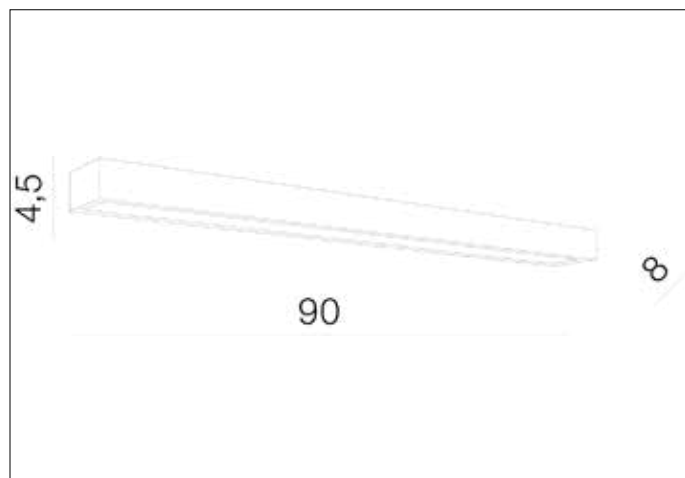

AZzardo[®]
LIGHTING

RADO 90 3000 CH
AZ2077, EAN 5901238420774

Dimensions height / width / length [cm] Product Specifications

Product	4,5 x 90 x 8
Mounting inlet:	N/A x N/A x N/A
Ceiling base:	N/A x N/A x N/A
Shades	N/A x N/A x N/A

Line	DECORATIVE
Type	Wall
Type of track	N/A
Colour	Chrome
Material	Glass / Aluminium
Light source	1
Type of socket	LED INTEGRATED
Lumens	1030
Kelvins	3000
Beam angle	N/A
Dimmable	N/A
CCT	N/A
RGB	N/A
RA	N/A
App remote control	N/A
Remote control	N/A
Voltage	230V
Power	24W
Switch location	N/A
Protection class	IP44
Tilt	N/A
Rotation	N/A

Shipping info height / width / length [cm]

BOX 1:	10 x 13 x 95
BOX 2:	N/A x N/A x N/A
BOX 3:	N/A x N/A x N/A
Net weight [kg]	2,1
Gross weight [kg]	2,3

Energy efficiency

Azzardo Sp. z o.o.
ul. Strzeszyńska 33 60-479 Poznań,
NIP: 929-185-75-07