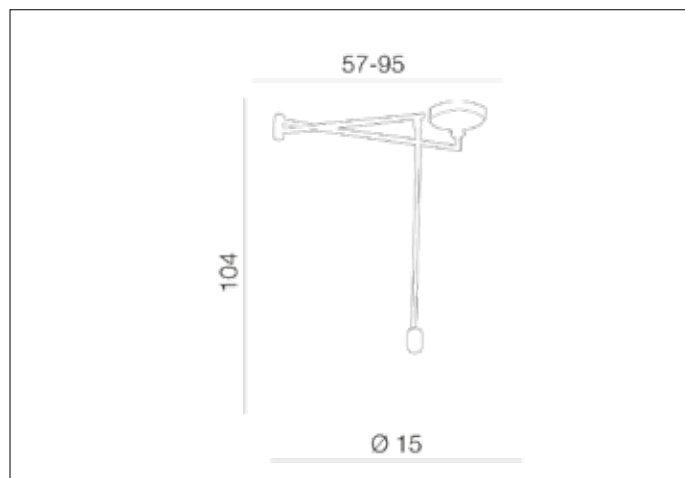

AZzardo[®]
LIGHTING

NATALIA S LAMPBODY
AZ1924, EAN 5901238419242

Dimensions height / width / length [cm] Product Specifications

Product	104 x 15 x 57 ~ 95
Mounting inlet:	N/A x N/A x N/A
Ceiling base:	2,5 x 15 x N/A
Shades	N/A x N/A x N/A

Line	DECORATIVE
Type	Pendant / Lampbody
Type of track	N/A
Colour	Chrome
Material	Metal
Light source	1
Type of socket	E27
Lumens	N/A
Kelvins	N/A
Beam angle	N/A
Dimmable	N/A
CCT	N/A
RGB	N/A
RA	N/A
App remote control	N/A
Remote control	N/A
Voltage	230V
Power	max LED 60W
Switch location	N/A
Protection class	IP20
Tilt	N/A
Rotation	360°

Shipping info height / width / length [cm]

BOX 1:	19 x 60 x 17
BOX 2:	N/A x N/A x N/A
BOX 3:	N/A x N/A x N/A
Net weight [kg]	1,67
Gross weight [kg]	1,86

Energy efficiency

N/A

Azzardo Sp. z o.o.
ul. Strzeszyńska 33 60-479 Poznań,
NIP: 929-185-75-07