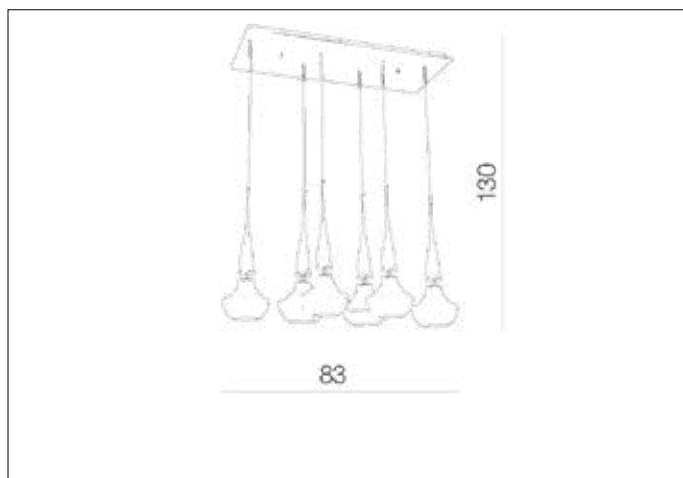

AZzardo[®]
LIGHTING

TASOS 6 WHITE
AZ1883, EAN 5901238418832

Dimensions height / width / length [cm] Product Specifications

Product	130 x 83 x 37
Mounting inlet:	N/A x N/A x N/A
Ceiling base:	2,5 x 77 x 31
Shades	13 ~ 29 x 15 ~ 5 x N/A

Line	DECORATIVE
Type	Pendant
Type of track	N/A
Colour	White
Material	Glass / Metal
Light source	6
Type of socket	E14
Lumens	N/A
Kelvins	N/A
Beam angle	N/A
Dimmable	N/A
CCT	N/A
RGB	N/A
RA	N/A
App remote control	N/A
Remote control	N/A
Voltage	230V
Power	max LED 40W
Switch location	N/A
Protection class	IP20
Tilt	N/A
Rotation	N/A

Shipping info height / width / length [cm]

BOX 1:	44,5 x 84 x 38
BOX 2:	N/A x N/A x N/A
BOX 3:	N/A x N/A x N/A
Net weight [kg]	7,4
Gross weight [kg]	8,3

Energy efficiency

N/A

Azzardo Sp. z o.o.
ul. Strzeszyńska 33 60-479 Poznań,
NIP: 929-185-75-07