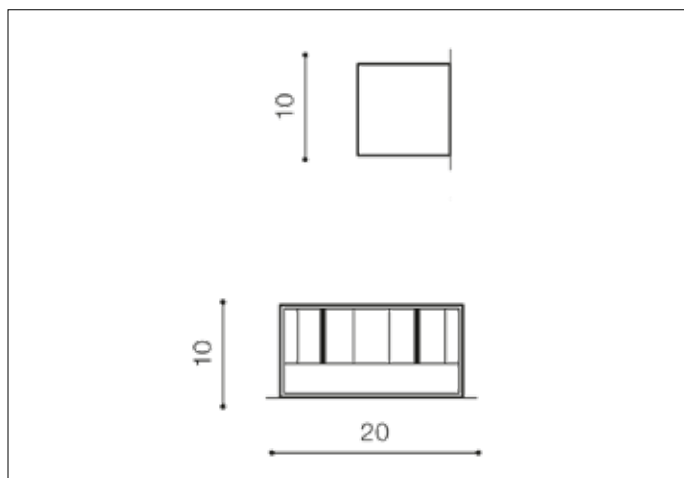

AZzardo[®]
LIGHTING

GAMBINO 2 WHITE
AZ1882, EAN 5901238418825

Dimensions height / width / length [cm] Product Specifications

Product	10 x 20 x 10
Mounting inlet:	N/A x N/A x N/A
Ceiling base:	N/A x N/A x N/A
Shades	N/A x N/A x N/A

Line	TECHNICAL
Type	Wall
Type of track	N/A
Colour	White
Material	Aluminium
Light source	2
Type of socket	LED INTEGRATED
Lumens	840
Kelvins	3000
Beam angle	N/A
Dimmable	N/A
CCT	N/A
RGB	N/A
RA	N/A
App remote control	N/A
Remote control	N/A
Voltage	230V
Power	12W
Switch location	N/A
Protection class	IP54
Tilt	60°
Rotation	N/A

Shipping info height / width / length [cm]

BOX 1:	11,5 x 23 x 11,5
BOX 2:	N/A x N/A x N/A
BOX 3:	N/A x N/A x N/A
Net weight [kg]	1,5
Gross weight [kg]	1,6

Energy efficiency

Azzardo Sp. z o.o.
ul. Strzeszyńska 33 60-479 Poznań,
NIP: 929-185-75-07