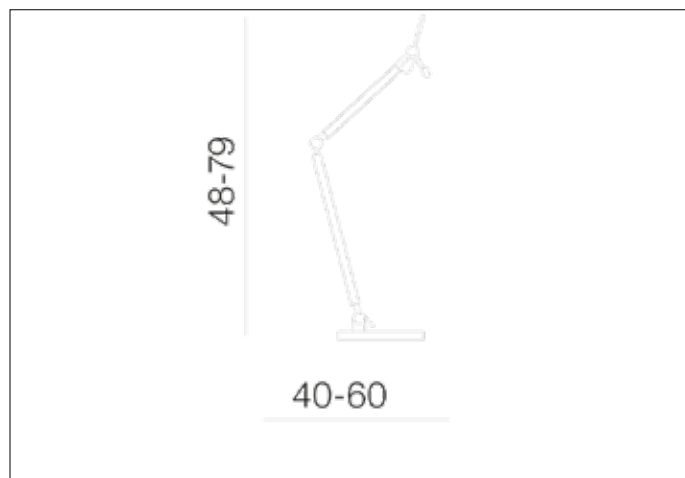

## Dimensions height / width / length [cm] Product Specifications

Product	48 ~ 79 x 22 x 40 ~ 60
Mounting inlet:	N/A x N/A x N/A
Ceiling base:	N/A x N/A x N/A
Shades	N/A x N/A x N/A

Line	DECORATIVE
Type	Table / Lampbody
Type of track	N/A
Colour	Black
Material	Metal
Light source	1
Type of socket	E27
Lumens	N/A
Kelvins	N/A
Beam angle	N/A
Dimmable	N/A
CCT	N/A
RGB	N/A
RA	N/A
App remote control	N/A
Remote control	N/A
Voltage	230V
Power	max LED 60W
Switch location	On the wire
Protection class	IP20
Tilt	90°
Rotation	N/A

## Shipping info height / width / length [cm]

BOX 1:	15 x 56 x 29
BOX 2:	N/A x N/A x N/A
BOX 3:	N/A x N/A x N/A
Net weight [kg]	5,7
Gross weight [kg]	6,3