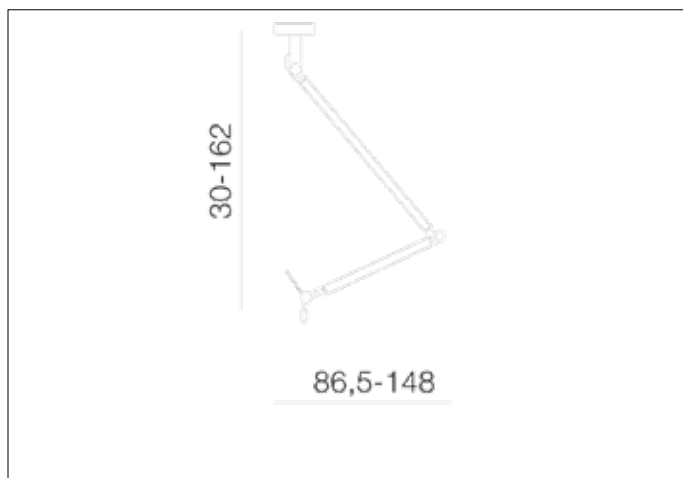

AZzardo[®]
LIGHTING

ZYTA M PENDANT LAMPBODY BLACK
AZ1847, EAN 5901238418474

Dimensions height / width / length [cm] Product Specifications

Product	30 ~ 162 x 86,5 ~ 148 x 86,5 ~ 148
Mounting inlet:	N/A x N/A x N/A
Ceiling base:	2,5 x 15 x N/A
Shades	N/A x N/A x N/A

Line	DECORATIVE
Type	Pendant / Lampbody
Type of track	N/A
Colour	Black
Material	Metal
Light source	1
Type of socket	E27
Lumens	N/A
Kelvins	N/A
Beam angle	N/A
Dimmable	N/A
CCT	N/A
RGB	N/A
RA	N/A
App remote control	N/A
Remote control	N/A
Voltage	230V
Power	max LED 60W
Switch location	N/A
Protection class	IP20
Tilt	180°
Rotation	360°

Shipping info height / width / length [cm]

BOX 1:	15 x 90 x 17,5
BOX 2:	N/A x N/A x N/A
BOX 3:	N/A x N/A x N/A
Net weight [kg]	2,5
Gross weight [kg]	3

Energy efficiency

Azzardo Sp. z o.o.
ul. Strzeszyńska 33 60-479 Poznań,
NIP: 929-185-75-07