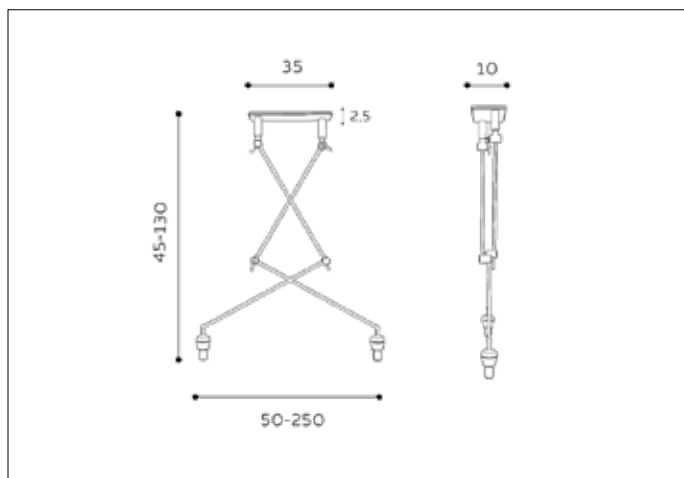

AZzardo[®]
LIGHTING

ADAM 2 S PENDANT LAMPBODY
AZ1842, EAN 5901238418429

Dimensions height / width / length [cm] Product Specifications

Product	45 ~ 130 x 50 ~ 250 x 10 ~ 225
Mounting inlet:	N/A x N/A x N/A
Ceiling base:	2,5 x 35 x 10
Shades	N/A x N/A x N/A

Line	DECORATIVE
Type	Pendant / Lam- pbody
Type of track	N/A
Colour	Satin Nickel
Material	Metal
Light source	2
Type of socket	E27
Lumens	N/A
Kelvins	N/A
Beam angle	N/A
Dimmable	N/A
CCT	N/A
RGB	N/A
RA	N/A
App remote control	N/A
Remote control	N/A
Voltage	230V
Power	max LED 60W
Switch location	N/A
Protection class	IP20
Tilt	180°
Rotation	360°

Shipping info height / width / length [cm]

BOX 1:	13 x 72 x 41
BOX 2:	N/A x N/A x N/A
BOX 3:	N/A x N/A x N/A
Net weight [kg]	3,6
Gross weight [kg]	4

Energy efficiency

N/A

Azzardo Sp. z o.o.
ul. Strzeszyńska 33 60-479 Poznań,
NIP: 929-185-75-07