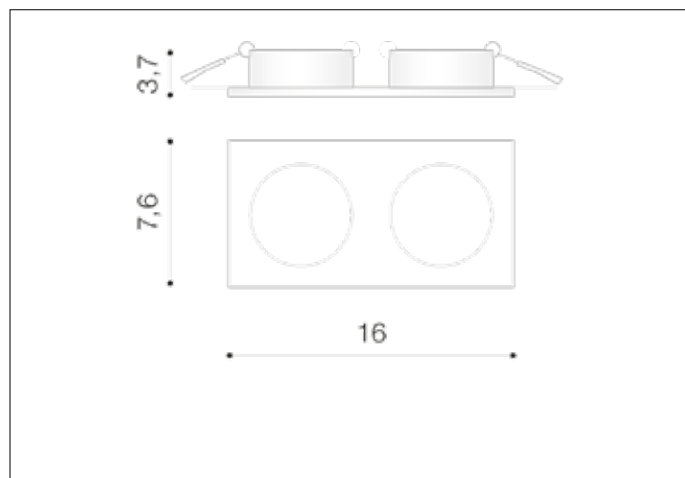

**AZzardo**<sup>®</sup>  
LIGHTING

IVO SQUARE 2 WHITE  
AZ1826, EAN 5901238418269

### Dimensions height / width / length [cm] Product Specifications

Product	3,7 x 16 x 7,6
Mounting inlet:	3,4 x 14,5 x 6,5
Ceiling base:	N/A x N/A x N/A
Shades	N/A x N/A x N/A

Line	TECHNICAL
Type	Downlight
Type of track	N/A
Colour	White
Material	Aluminium
Light source	2
Type of socket	GU10
Lumens	N/A
Kelvins	N/A
Beam angle	N/A
Dimmable	N/A
CCT	N/A
RGB	N/A
RA	N/A
App remote control	N/A
Remote control	N/A
Voltage	230V
Power	max LED 50W
Switch location	N/A
Protection class	IP20
Tilt	N/A
Rotation	N/A

### Shipping info height / width / length [cm]

BOX 1:	5,5 x 17,5 x 8
BOX 2:	N/A x N/A x N/A
BOX 3:	N/A x N/A x N/A
Net weight [kg]	0,15
Gross weight [kg]	0,2