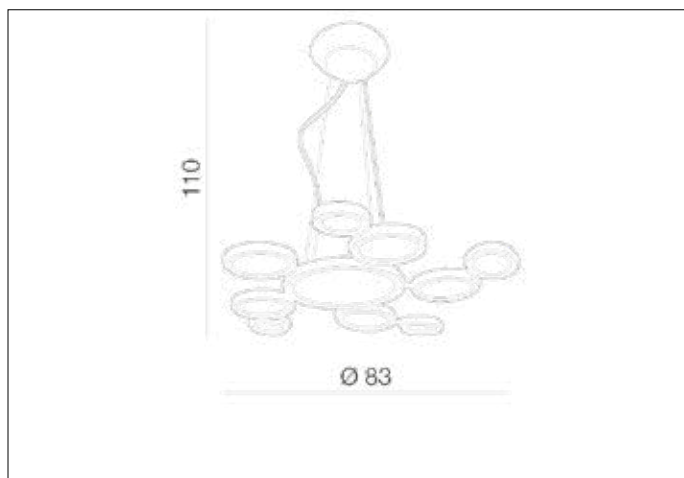

AZzardo[®]
LIGHTING

SATELLITE

AZ1786, EAN 5901238417866

Dimensions height / width / length [cm] Product Specifications

Product	110 x 83 x 83
Mounting inlet:	N/A x N/A x N/A
Ceiling base:	6,5 x 26 x N/A
Shades	2,5 x 5x12 ~ 5x17 ~ 1x30 x N/A

Line	DECORATIVE
Type	Pendant
Type of track	N/A
Colour	White / Chrome
Material	Acryl / Metal
Light source	11
Type of socket	LED INTEGRATED
Lumens	6600
Kelvins	3000
Beam angle	N/A
Dimmable	N/A
CCT	N/A
RGB	N/A
RA	N/A
App remote control	N/A
Remote control	N/A
Voltage	230V
Power	26 ~ 30 ~ 55 W
Switch location	N/A
Protection class	IP20
Tilt	180°
Rotation	N/A

Shipping info height / width / length [cm]

BOX 1:	14 x 88 x 93
BOX 2:	N/A x N/A x N/A
BOX 3:	N/A x N/A x N/A
Net weight [kg]	9,7
Gross weight [kg]	10,8

Energy efficiency

Azzardo Sp. z o.o.
ul. Strzeszyńska 33 60-479 Poznań,
NIP: 929-185-75-07