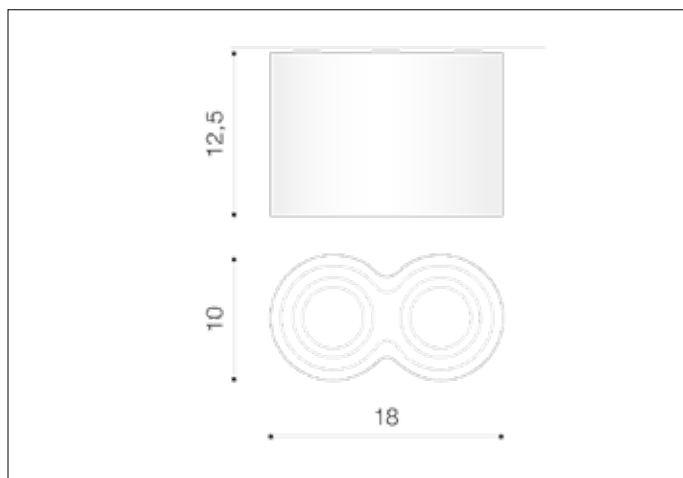

AZzardo[®]
LIGHTING

BROSS 2 WHITE/BLACK
AZ1753, EAN 5901238417538

Dimensions height / width / length [cm] Product Specifications

| | |
|-----------------|-----------------|
| Product | 12,5 x 18 x 10 |
| Mounting inlet: | N/A x N/A x N/A |
| Ceiling base: | N/A x N/A x N/A |
| Shades | N/A x N/A x N/A |

| | |
|--------------------|-------------------|
| Line | TECHNICAL |
| Type | Exposed Downlight |
| Type of track | N/A |
| Colour | White / Black |
| Material | Metal |
| Light source | 2 |
| Type of socket | GU10 |
| Lumens | N/A |
| Kelvins | N/A |
| Beam angle | N/A |
| Dimmable | N/A |
| CCT | N/A |
| RGB | N/A |
| RA | N/A |
| App remote control | N/A |
| Remote control | N/A |
| Voltage | 230V |
| Power | max LED 50W |
| Switch location | N/A |
| Protection class | IP20 |
| Tilt | 45° |
| Rotation | 350° |

Shipping info height / width / length [cm]

| | |
|-------------------|------------------|
| BOX 1: | 14,5 x 10,5 x 20 |
| BOX 2: | N/A x N/A x N/A |
| BOX 3: | N/A x N/A x N/A |
| Net weight [kg] | 0,9 |
| Gross weight [kg] | 1 |