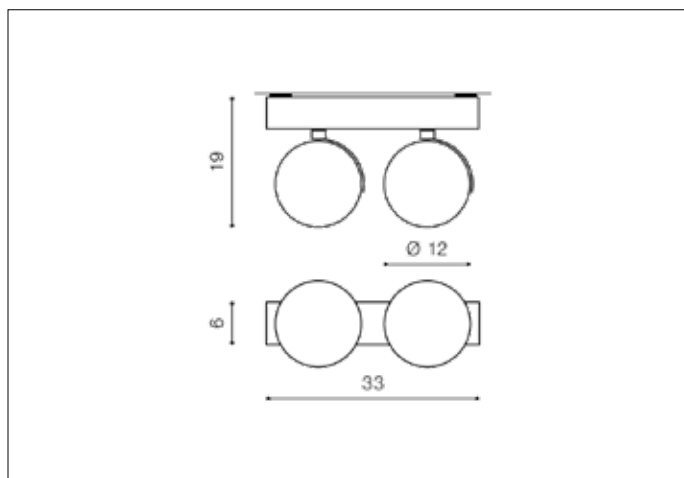

AZzardo[®]
LIGHTING

JERRY 2 12V CHROM
AZ1751, EAN 5901238417514

Dimensions height / width / length [cm] Product Specifications

Product	19 x 33 x 6
Mounting inlet:	N/A x N/A x N/A
Ceiling base:	4,5 x 33 x 6
Shades	N/A x 12 x N/A

Line	TECHNICAL
Type	Exposed Downlight
Type of track	N/A
Colour	Chrome
Material	Aluminium
Light source	2
Type of socket	QR111
Lumens	N/A
Kelvins	N/A
Beam angle	N/A
Dimmable	N/A
CCT	N/A
RGB	N/A
RA	N/A
App remote control	N/A
Remote control	N/A
Voltage	12V
Power	max LED 50W
Switch location	N/A
Protection class	IP20
Tilt	180°
Rotation	360°

Shipping info height / width / length [cm]

BOX 1:	8,5 x 33,5 x 19,5
BOX 2:	N/A x N/A x N/A
BOX 3:	N/A x N/A x N/A
Net weight [kg]	0,95
Gross weight [kg]	1,1

Energy efficiency

N/A

Azzardo Sp. z o.o.
ul. Strzeszyńska 33 60-479 Poznań,
NIP: 929-185-75-07